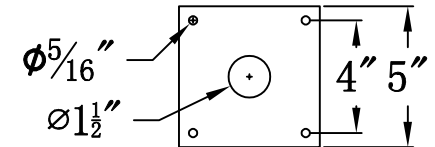

**CONCEPTION STREET 44 Electric With Grand Post Fitter  
And Pier Mount Adapter (CS-44E GPF3/PFA)**

Top View of PFA

**The CopperSmith**

Product Description		Drawing Description	9152 Hard Drive
Sockets:3-E12 Candelabra		REV:A/0	Foley Alabama 36536
Watts:3-60W		Date:08/13/2021	SKU Number:CS-44E
		Drawing by:Jason Huang	Product Name:Conception Street 44 Electric