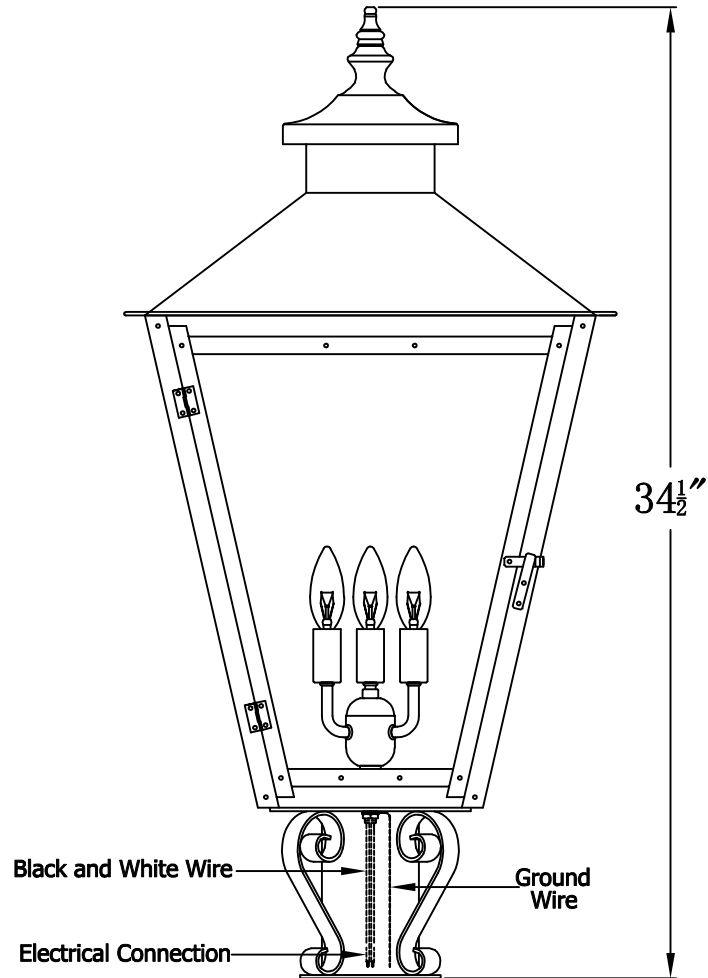

**CONCEPTION STREET 44 Electric With Grand Post Fitter  
And Pier Mount Adapter (CS-44E GPF3/PFA)**

Top View of PFA

**The CopperSmith**

Product Description		Drawing Description	9152 Hard Drive
Sockets:3-E12 Candelabra		REV:A/0	Foley Alabama 36536
Watts:3-60W		Date:08/13/2021	SKU Number:CS-44E
		Drawing by:Jason Huang	Product Name:Conception Street 44 Electric