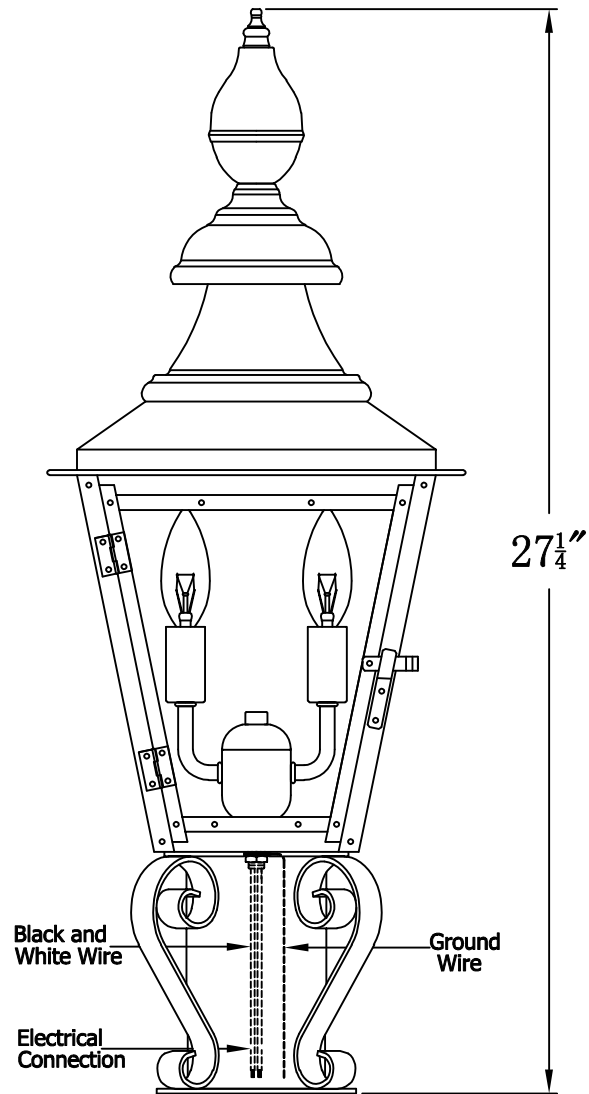

**FRANKLIN STREET 41 Electric With Grand Post Fitter
And Pier Mount Adapter (FS-41E GPF1/PFA)**

Top View of PFA

The CopperSmith

Product Description	Drawing Description	9152 Hard Drive
Sockets:2-E12 Candelabra	REV:A/0	Foley Alabama 36536
Watts:2-60W	Date:09/13/2021	SKU Number:FS-41E
	Drawing by:Jason Huang	Product Name:Franklin Street 41 Electric