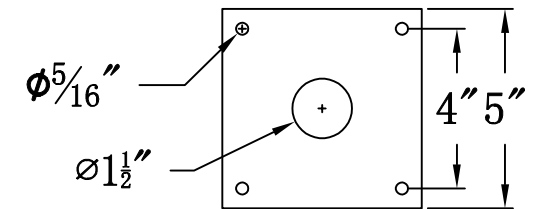

**FRANKLIN STREET 41 Electric With Grand Post Fitter
And Pier Mount Adapter (FS-41E GPF1/PFA)**

Top View of PFA

The CopperSmith

Product Description	Drawing Description	9152 Hard Drive
Sockets:2-E12 Candelabra	REV:A/0	Foley Alabama 36536
Watts:2-60W	Date:09/13/2021	SKU Number:FS-41E
	Drawing by:Jason Huang	Product Name:Franklin Street 41 Electric