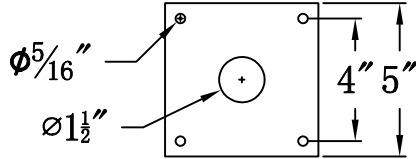

**FRANKLIN STREET 42 Electric With Grand Post Fitter
And Pier Mount Adapter (FS-42E GPF2/PFA)**

Top View of PFA

The CopperSmith		
Product Description	Drawing Description	9152 Hard Drive
Sockets:2-E12 Candelabra	REV:A/0	Foley Alabama 36536
Watts:2-60W	Date:09/18/2021	SKU Number:FS-42E
	Drawing by:Jason Huang	Product Name:Franklin Street 42 Electric