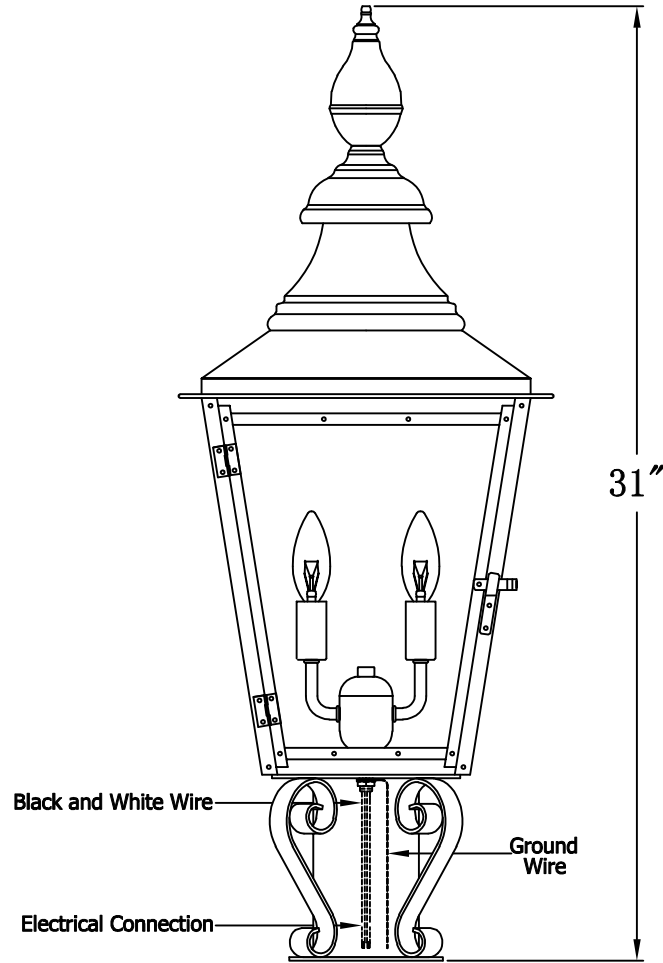

**FRANKLIN STREET 42 Electric With Grand Post Fitter
And Pier Mount Adapter (FS-42E GPF2/PFA)**

Top View of PFA

The CopperSmith		
Product Description	Drawing Description	9152 Hard Drive
Sockets:2-E12 Candelabra	REV:A/0	Foley Alabama 36536
Watts:2-60W	Date:09/18/2021	SKU Number:FS-42E
	Drawing by:Jason Huang	Product Name:Franklin Street 42 Electric