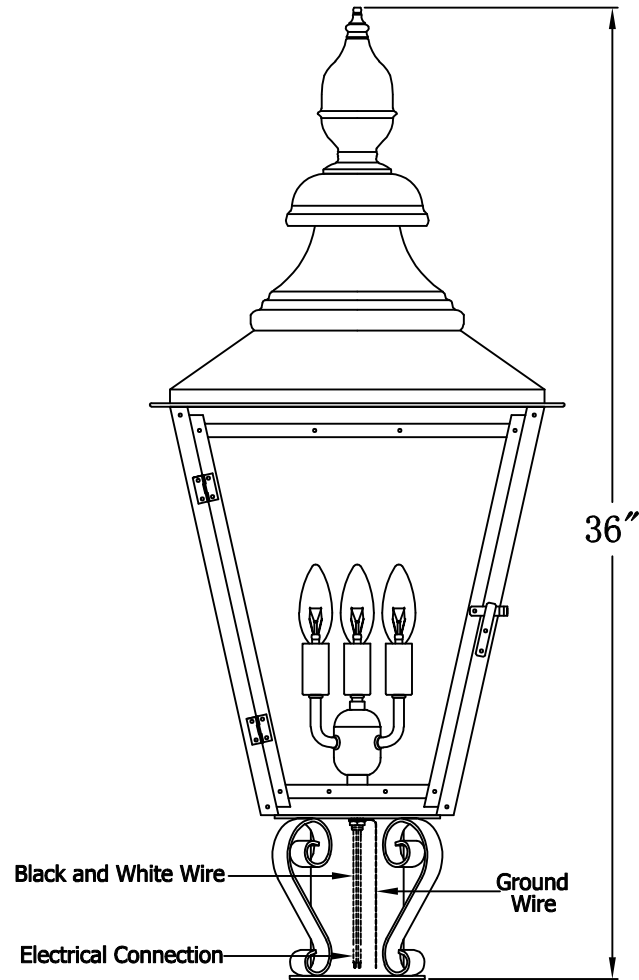

**FRANKLIN STREET 43 Electric With Grand Post Fitter
And Pier Mount Adapter (FS-43E GPF2/PFA)**

The CopperSmith		
Product Description	Drawing Description	9152 Hard Drive
Sockets:3-E12 Candelabra	REV:A/0	Foley Alabama 36536
Watts:3-60W	Date:09/30/2021	SKU Number:FS-43E
	Drawing by:Jason Huang	Product Name:Franklin Street 43 Electric