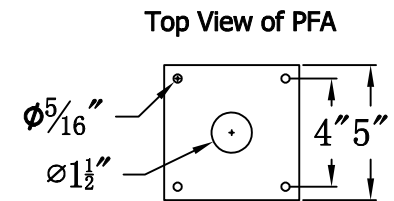

**FRANKLIN STREET 43 Electric With Grand Post Fitter
And Pier Mount Adapter (FS-43E GPF2/PFA)**

The CopperSmith		
Product Description	Drawing Description	9152 Hard Drive
Sockets:3-E12 Candelabra	REV:A/0	Foley Alabama 36536
Watts:3-60W	Date:09/30/2021	SKU Number:FS-43E
	Drawing by:Jason Huang	Product Name:Franklin Street 43 Electric