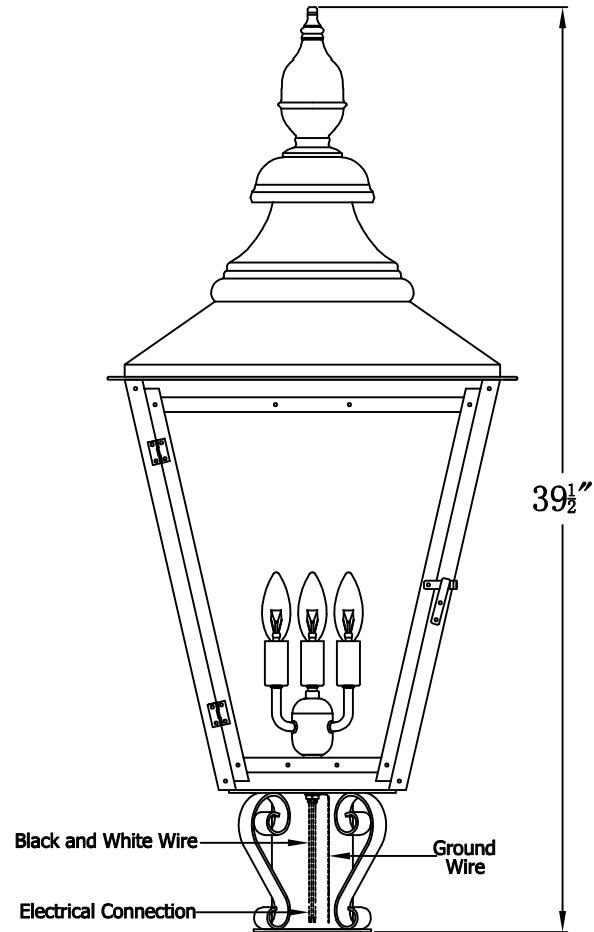

FRANKLIN STREET 44 Electric With Grand Post Fitter And Pier Mount Adapter (FS-44E GPF3/PFA)

The CopperSmith

The CopperSmith		
Product Description	Drawing Description	9152 Hard Drive
Sockets:3-E12 Candelabra	REV:A/0	Foley Alabama 36536
Watts:3-60W	Date:10/08/2021	SKU Number:FS-44E
	Drawing by:Jason Huang	Product Name:Franklin Street 44 Electric