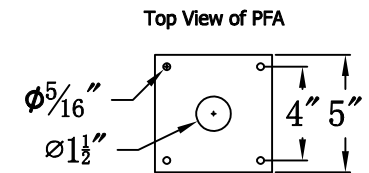

FRANKLIN STREET 44 Electric With Grand Post Fitter And Pier Mount Adapter (FS-44E GPF3/PFA)

The CopperSmith

The CopperSmith		
Product Description	Drawing Description	9152 Hard Drive
Sockets:3-E12 Candelabra	REV:A/0	Foley Alabama 36536
Watts:3-60W	Date:10/08/2021	SKU Number:FS-44E
	Drawing by:Jason Huang	Product Name:Franklin Street 44 Electric