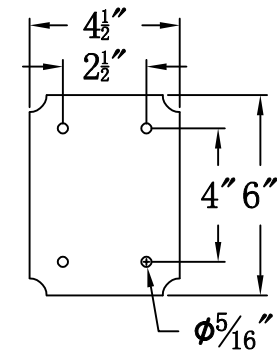

GEORGETOWN 15 Electric With Gooseneck Scroll(GT-15E GNS1)

Front View of Mounting Plate

The CopperSmith

Product Description	Drawing Description	<u>9152 Hard Drive</u> Foley Alabama 36536
Sockets:1-E12 Candelabra	REV:A/0	
Watts:1-60W	Date:01/03/2022	SKU Number:GT-15E
	Drawing by:Jason Huang	Product Name:Georgetown 15 Electric