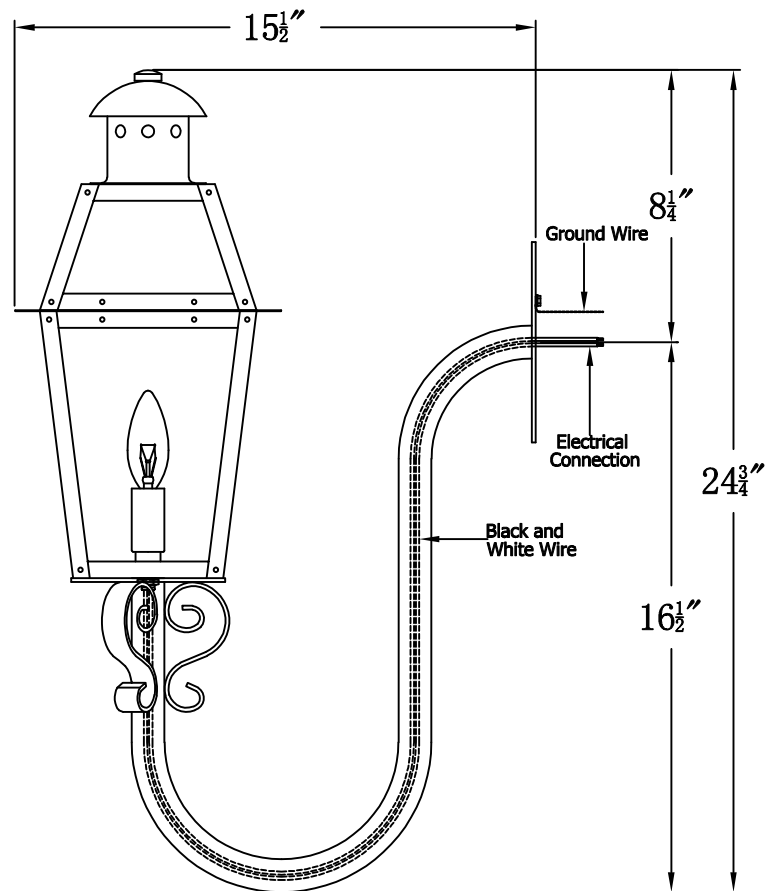

GEORGETOWN 15 Electric With Gooseneck Scroll(GT-15E GNS1)

Front View of Mounting Plate

The CopperSmith

Product Description	Drawing Description	<u>9152 Hard Drive</u> Foley Alabama 36536
Sockets:1-E12 Candelabra	REV:A/0	
Watts:1-60W	Date:01/03/2022	SKU Number:GT-15E
	Drawing by:Jason Huang	Product Name:Georgetown 15 Electric