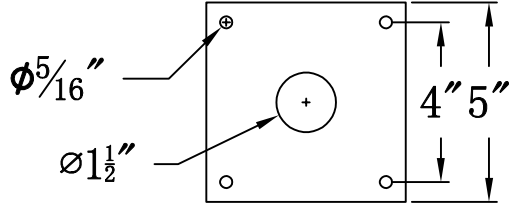

**GEORGETOWN 18 Electric With Grand Post Fitter  
And Pier Mount Adapter (GT-18E GPF1/PFA)**

**Top View of PFA**

<b>The CopperSmith</b>		
Product Description	Drawing Description	9152 Hard Drive
Sockets:2-E12 Candelabra	REV:A/0	Foley Alabama 36536
Watts:2-60W	Date:01/06/2022	SKU Number:GT-18E
	Drawing by:Jason Huang	Product Name:Georgetown 18 Electric