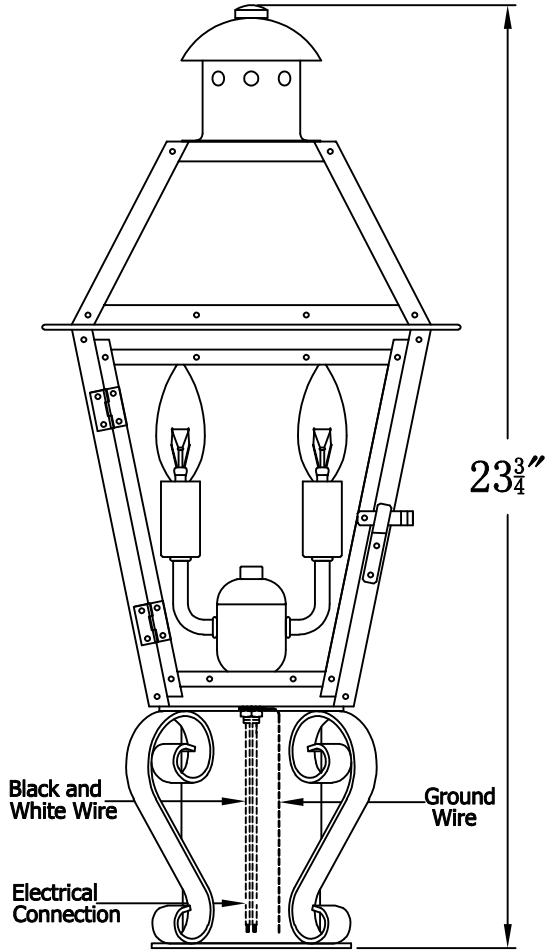

**GEORGETOWN 18 Electric With Grand Post Fitter  
And Pier Mount Adapter (GT-18E GPF1/PFA)**

**Top View of PFA**

<b>The CopperSmith</b>		
Product Description	Drawing Description	9152 Hard Drive
Sockets:2-E12 Candelabra	REV:A/0	Foley Alabama 36536
Watts:2-60W	Date:01/06/2022	SKU Number:GT-18E
	Drawing by:Jason Huang	Product Name:Georgetown 18 Electric