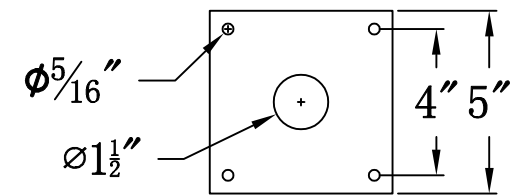

**GEORGETOWN 20 Electric With Grand Post Fitter  
And Pier Mount Adapter (GT-20E GPF2/PFA)**

**Top View of PFA**

**The CopperSmith**

<b>The CopperSmith</b>		
Product Description	Drawing Description	9152 Hard Drive
Sockets:2-E12 Candelabra	REV:A/0	Foley Alabama 36536
Watts:2-60W	Date:01/10/2022	SKU Number:GT-20E
	Drawing by:Jason Huang	Product Name:Georgetown 20 Electric