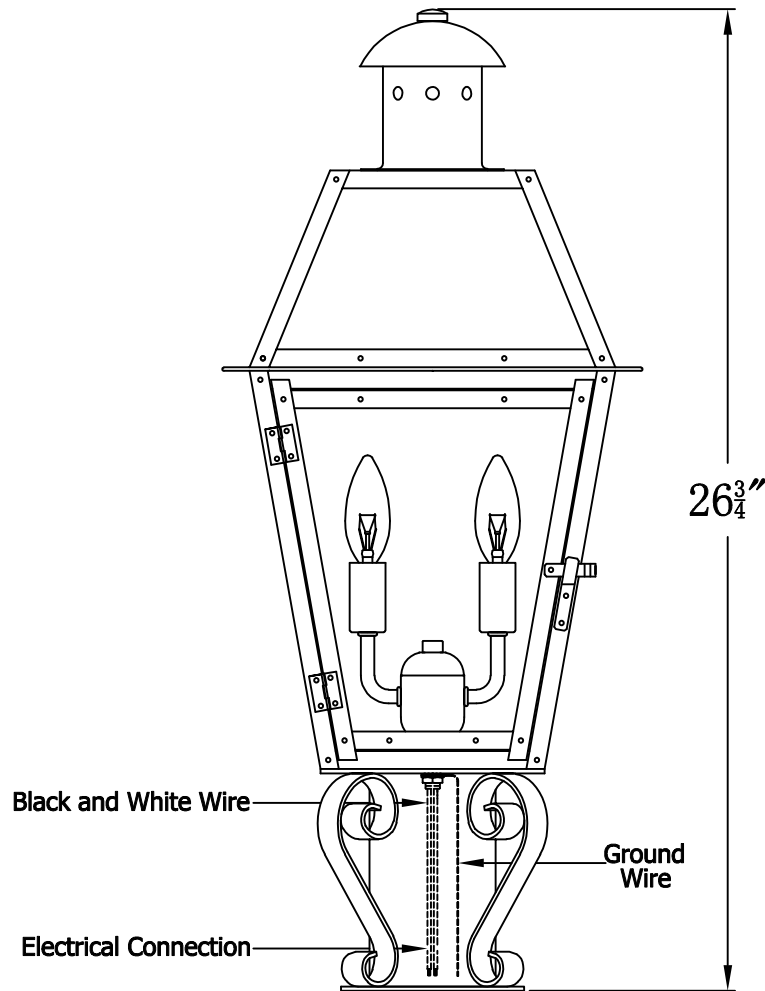

**GEORGETOWN 20 Electric With Grand Post Fitter  
And Pier Mount Adapter (GT-20E GPF2/PFA)**

**Top View of PFA**

**The CopperSmith**

<b>The CopperSmith</b>		
Product Description	Drawing Description	9152 Hard Drive
Sockets:2-E12 Candelabra	REV:A/0	Foley Alabama 36536
Watts:2-60W	Date:01/10/2022	SKU Number:GT-20E
	Drawing by:Jason Huang	Product Name:Georgetown 20 Electric