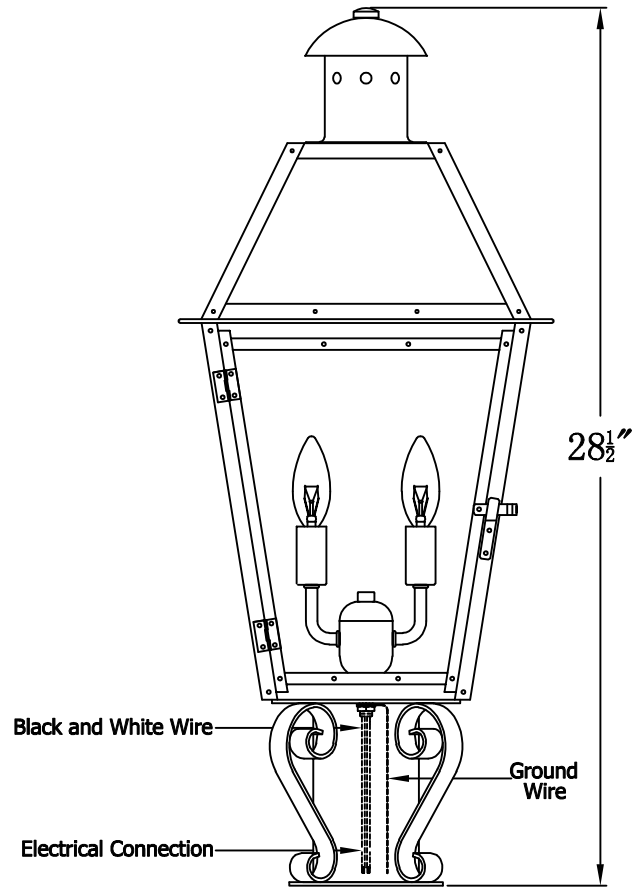

## GEORGETOWN 22 Electric With Grand Post Fitter And Pier Mount Adapter (GT-22E GPF2/PFA)

Top View of PFA

### The CopperSmith

		<u>9152 Hard Drive</u>
Product Description	Drawing Description	<u>Foley Alabama 36536</u>
Sockets:2-E12 Candelabra	REV:A/0	
Watts:2-60W	Date:01/25/2022	SKU Number:GT-22E
	Drawing by:Jason Huang	Product Name:Georgetown 22 Electric