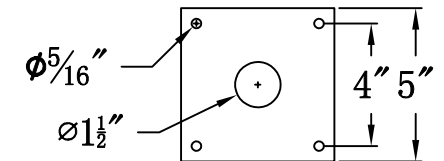

### The CopperSmith

		<u>9152 Hard Drive</u>
Product Description	Drawing Description	<u>Foley Alabama 36536</u>
Sockets:2-E12 Candelabra	REV:A/0	
Watts:2-60W	Date:01/25/2022	SKU Number:GT-22E
	Drawing by:Jason Huang	Product Name:Georgetown 22 Electric