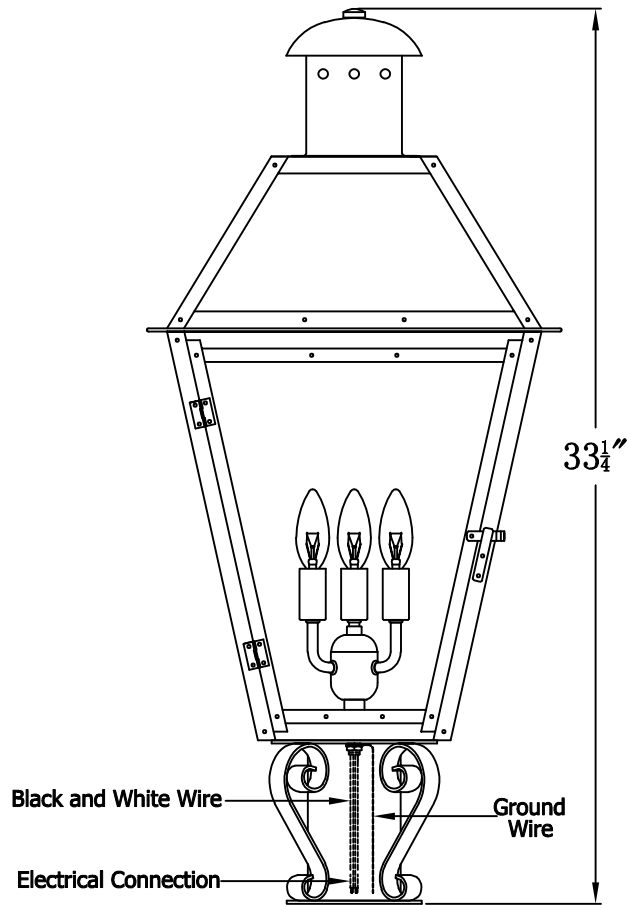

# GEORGETOWN 27 Electric With Grand Post Fitter And Pier Mount Adapter (GT-27E GPF2/PFA)

<b>The CopperSmith</b>		
Product Description	Drawing Description	<u>9152 Hard Drive</u>
Sockets:3-E12 Candelabra	REV:A/0	<u>Foley Alabama 36536</u>
Watts:3-60W	Date:02/15/2022	SKU Number:GT-27E
	Drawing by:Jason Huang	Product Name:Georgetown 27 Electric