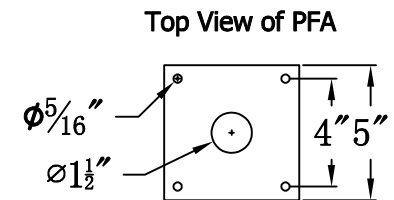

# GEORGETOWN 27 Electric With Grand Post Fitter And Pier Mount Adapter (GT-27E GPF2/PFA)

<b>The CopperSmith</b>		
Product Description	Drawing Description	<u>9152 Hard Drive</u>
Sockets:3-E12 Candelabra	REV:A/0	<u>Foley Alabama 36536</u>
Watts:3-60W	Date:02/15/2022	SKU Number:GT-27E
	Drawing by:Jason Huang	Product Name:Georgetown 27 Electric