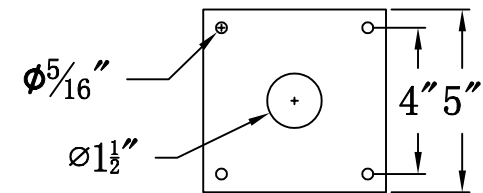

**CREOLE 22 Gas With Grand Post Fitter  
And Pier Mount Adapter (CR-22G GPF1/PFA)**

**Top View of PFA**

**The CopperSmith**

<b>Product Description</b>	<b>Drawing Description</b>	<u>9152 Hard Drive</u>
Burner:Single	REV:A/0	Foley Alabama 36536
Gas Valve Name:VNG(P)50	Date:11/20/2021	SKU Number:CR-22G
	Drawing by:Jason Huang	Product Name:Creole 22 Gas