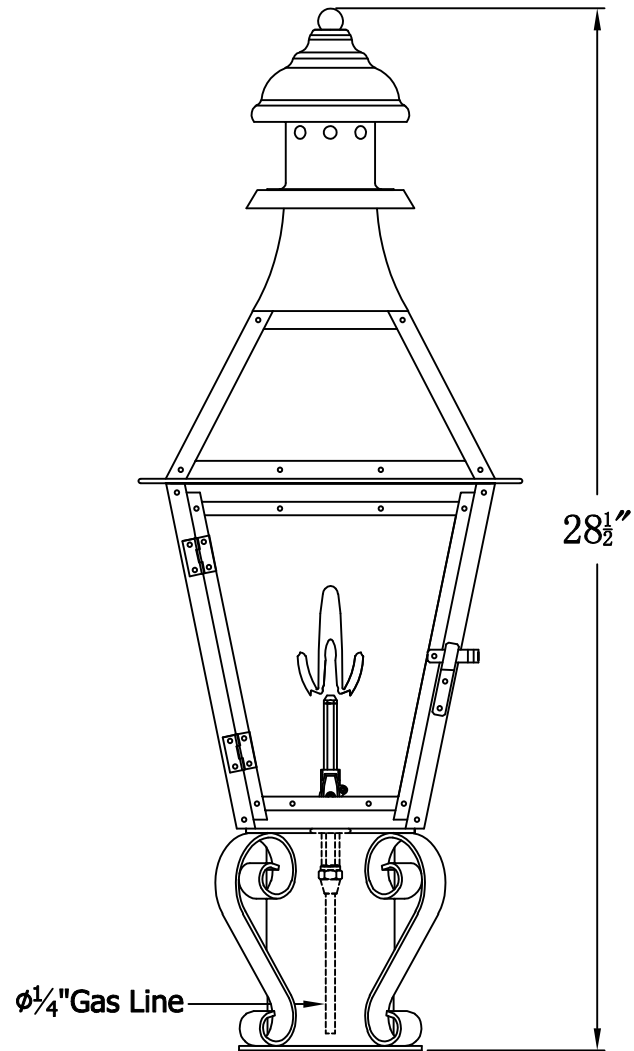

**CREOLE 22 Gas With Grand Post Fitter  
And Pier Mount Adapter (CR-22G GPF1/PFA)**

**Top View of PFA**

**The CopperSmith**

<b>Product Description</b>	<b>Drawing Description</b>	<u>9152 Hard Drive</u>
Burner:Single	REV:A/0	Foley Alabama 36536
Gas Valve Name:VNG(P)50	Date:11/20/2021	SKU Number:CR-22G
	Drawing by:Jason Huang	Product Name:Creole 22 Gas