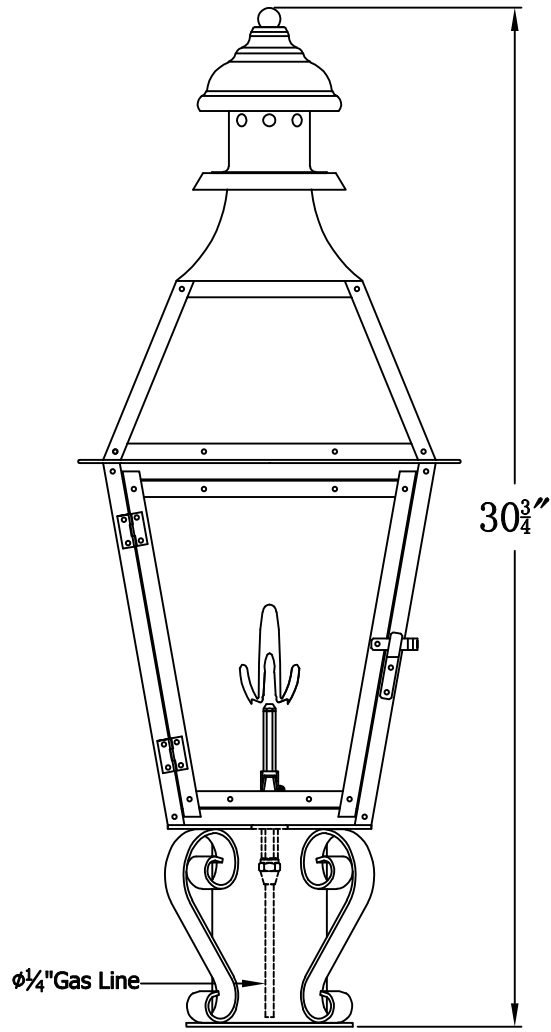

**CREOLE 24 Gas With Grand Post Fitter  
And Pier Mount Adapter (CR-24G GPF2/PFA)**

**Top View of PFA**

**The CopperSmith**

<b>Product Description</b>	<b>Drawing Description</b>	<u>9152 Hard Drive</u>
Burner:Single	REV:A/0	Foley Alabama 36536
Gas Valve Name:VNG(P)50	Date:11/24/2021	SKU Number:CR-24G
	Drawing by:Jason Huang	Product Name:Creole 24 Gas