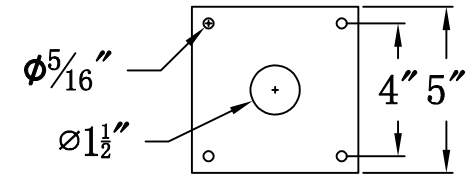

**CREOLE 24 Gas With Grand Post Fitter  
And Pier Mount Adapter (CR-24G GPF2/PFA)**

**Top View of PFA**

**The CopperSmith**

<b>Product Description</b>	<b>Drawing Description</b>	<u>9152 Hard Drive</u>
Burner:Single	REV:A/0	Foley Alabama 36536
Gas Valve Name:VNG(P)50	Date:11/24/2021	SKU Number:CR-24G
	Drawing by:Jason Huang	Product Name:Creole 24 Gas