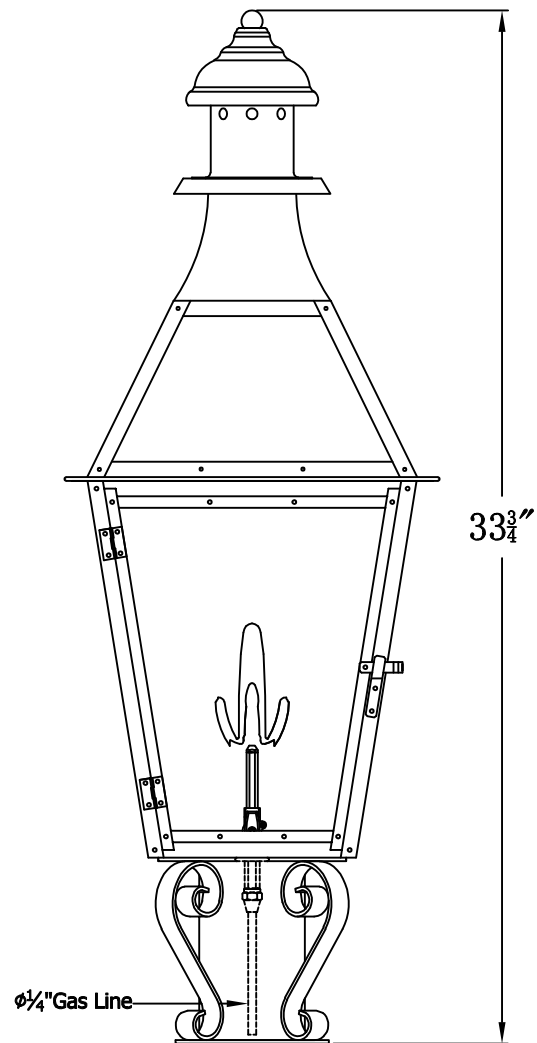

**CREOLE 27 Gas With Grand Post Fitter  
And Pier Mount Adapter (CR-27G GPF2/PFA)**

**Top View of PFA**

**The CopperSmith**

<b>Product Description</b>	<b>Drawing Description</b>	<b>9152 Hard Drive</b>
Burner:Single	REV:A/0	Foley Alabama 36536
Gas Valve Name:VNG(P)50	Date:12/02/2021	SKU Number:CR-27G
	Drawing by:Jason Huang	Product Name:Creole 27 Gas