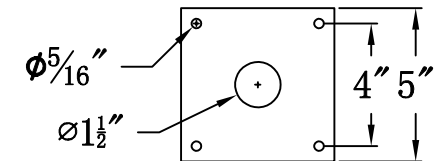

**CREOLE 27 Gas With Grand Post Fitter  
And Pier Mount Adapter (CR-27G GPF2/PFA)**

**Top View of PFA**

**The CopperSmith**

<b>Product Description</b>	<b>Drawing Description</b>	<b>9152 Hard Drive</b>
Burner:Single	REV:A/0	Foley Alabama 36536
Gas Valve Name:VNG(P)50	Date:12/02/2021	SKU Number:CR-27G
	Drawing by:Jason Huang	Product Name:Creole 27 Gas