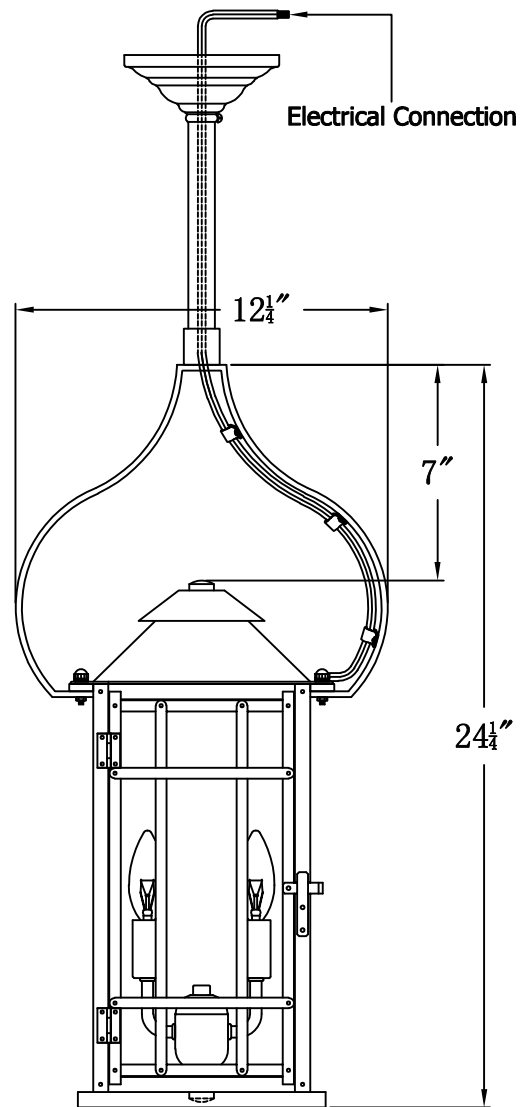

BADLANDS 18 Electric With Pendent Yoke (BL-18E PY13)

The CopperSmith

The CopperSmith		
Product Description	Drawing Description	9152 Hard Drive
Sockets:2-E12 Candelabra	REV:A/0	Foley Alabama 36536
Watts:2-60W	Date:02/19/2022	SKU Number:BL-18E
	Drawing by:Jason Huang	Product Name:Badlands 18 Electric