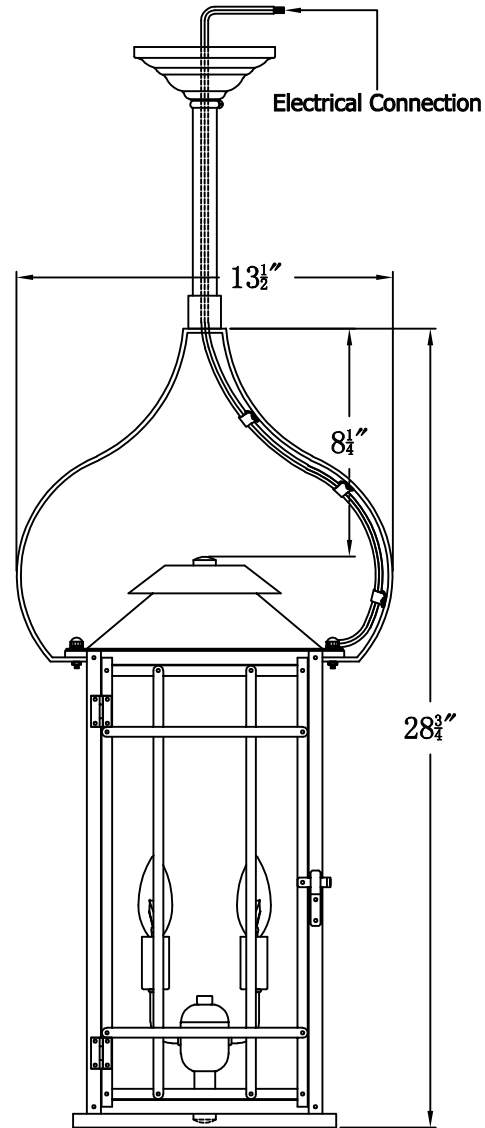

BADLANDS 22 Electric With Pendent Yoke (BL-22E PY12)

The CopperSmith		
Product Description	Drawing Description	9152 Hard Drive
Sockets:2-E12 Candelabra	REV:A/0	Foley Alabama 36536
Watts:2-60W	Date:02/21/2022	SKU Number:BL-22E
	Drawing by:Jason Huang	Product Name:Badlands 22 Electric