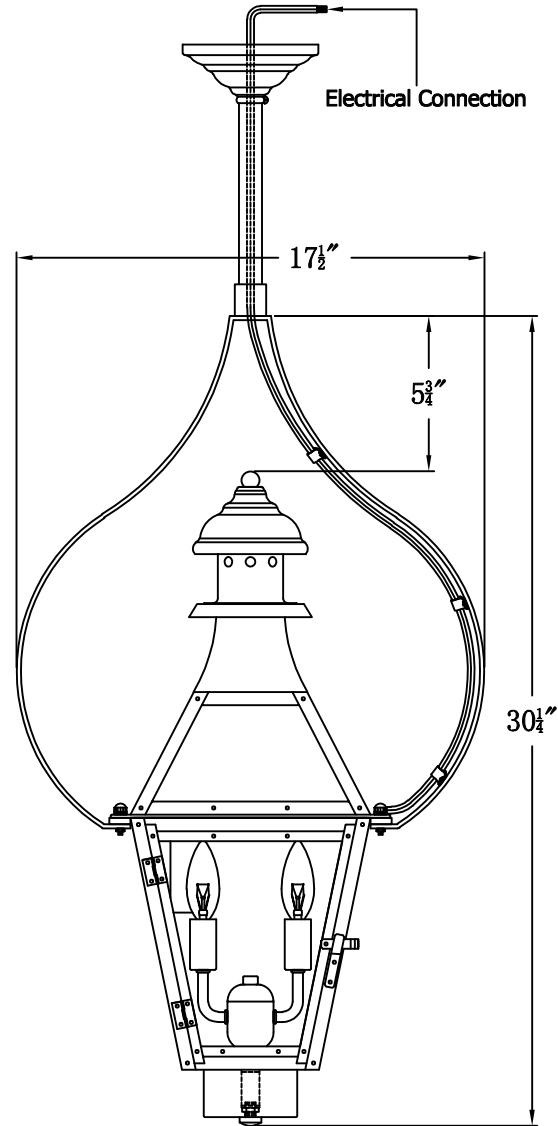

CREOLE 22 Electric With Pendent Yoke (CR-22E PY2)

The CopperSmith

Product Description	Drawing Description	<u>9152 Hard Drive</u> Foley Alabama 36536
Sockets:2-E12 Candelabra	REV:A/0	
Watts:2-60W	Date:11/20/2021	SKU Number:CR-22E
	Drawing by:Jason Huang	Product Name:Creole 22 Electric