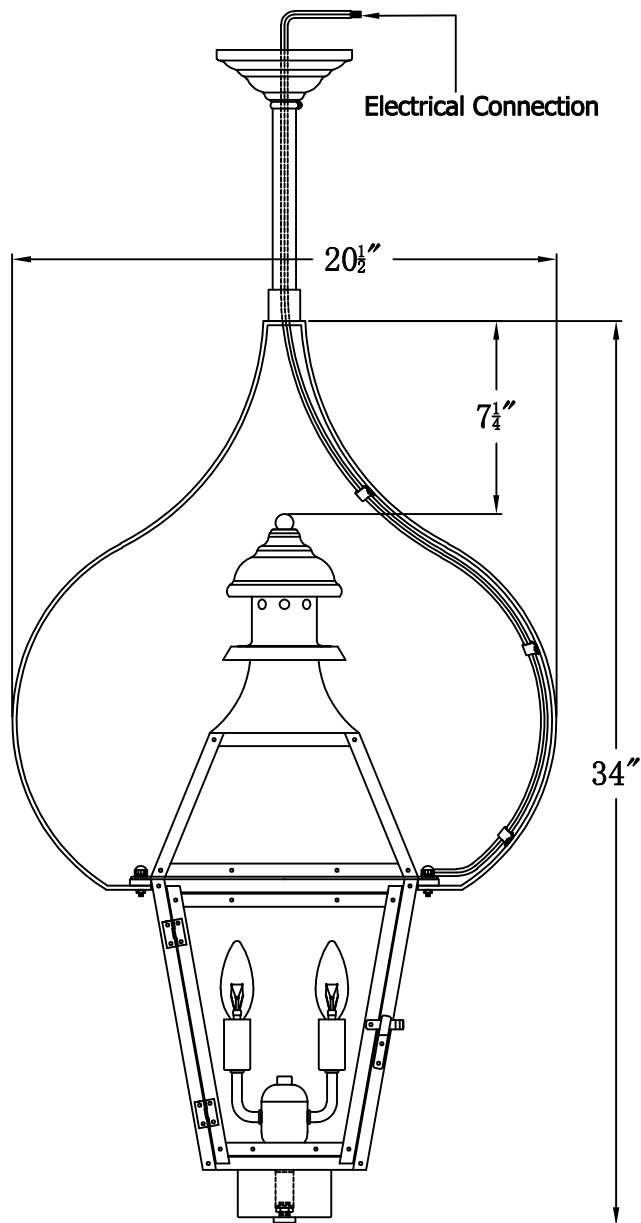

CREOLE 24 Electric With Pendant Yoke  
(CR-24E PY1)

The CopperSmith

Product Description	Drawing Description	<u>9152 Hard Drive</u> Foley Alabama 36536
Sockets:2-E12 Candelabra	REV:A/0	
Watts:2-60W	Date:11/24/2021	SKU Number:CR-24E
	Drawing by:Jason Huang	Product Name:Creole 24 Electric