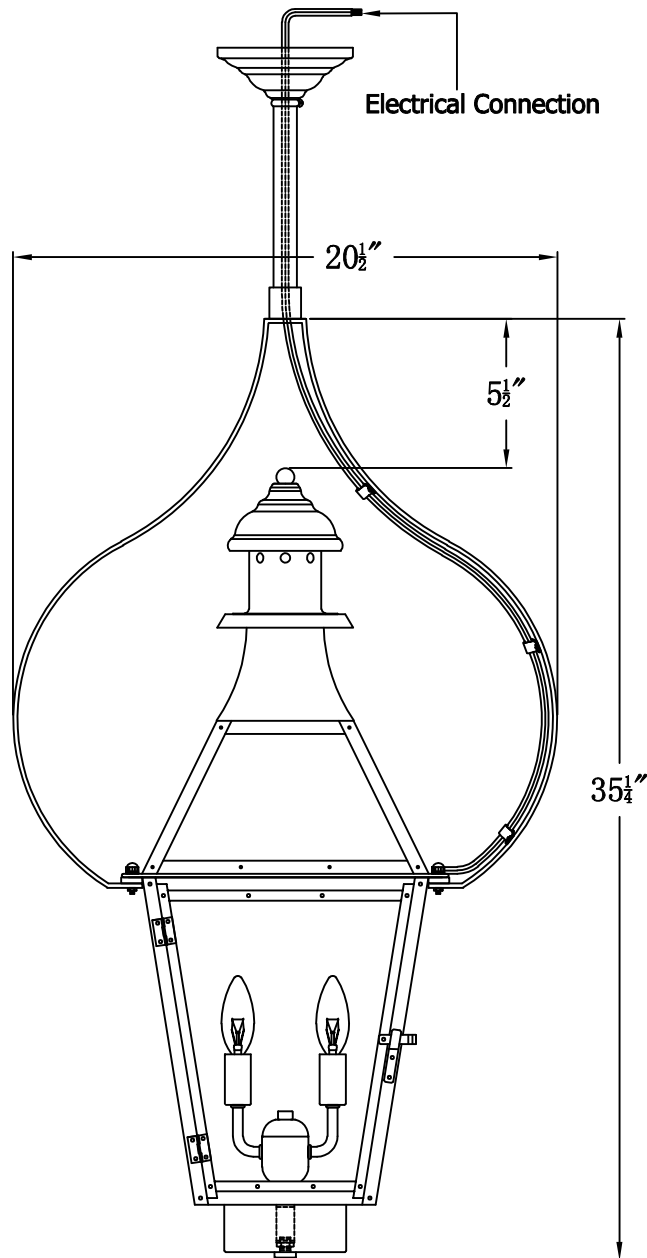

CREOLE 27 Electric With Pendent Yoke (CR-27E PY1)

The CopperSmith

		<u>9152 Hard Drive</u>
Product Description	Drawing Description	Foley Alabama 36536
Sockets:2-E12 Candelabra	REV:A/0	
Watts:2-60W	Date:12/02/2021	SKU Number:CR-27E
	Drawing by:Jason Huang	Product Name:Creole 27 Electric