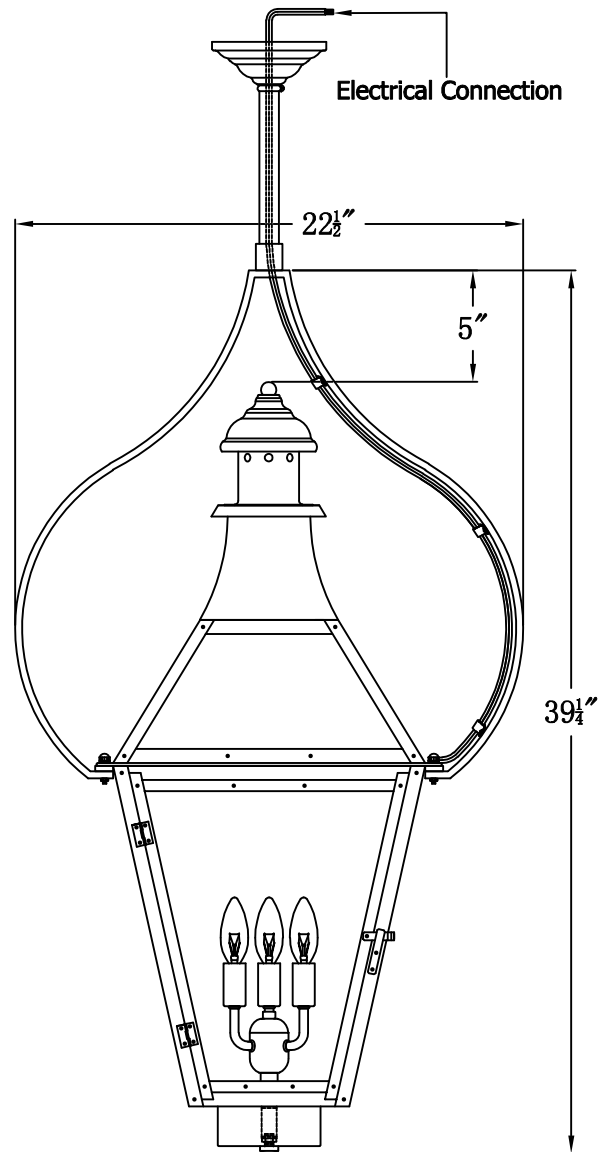

CREOLE 33 Electric With Pendent Yoke
(CR-33E PY3)

The CopperSmith

Product Description	Drawing Description	9152 Hard Drive
Sockets:3-E12 Candelabra	REV:A/0	Foley Alabama 36536
Watts:3-60W	Date:12/24/2021	SKU Number:CR-33E
	Drawing by:Jason Huang	Product Name:Creole 33 Electric