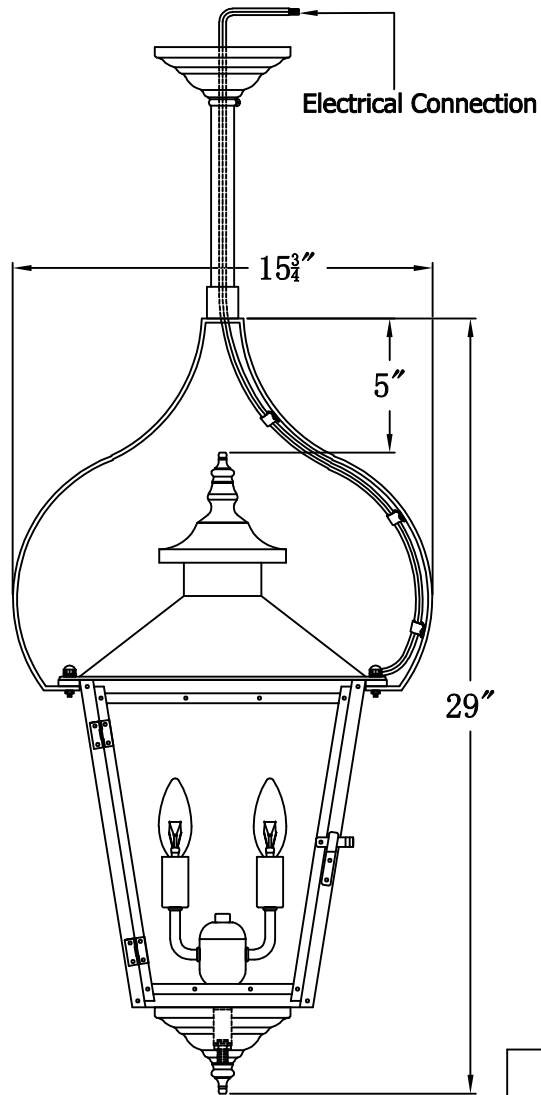

CONCEPTION STREET 42 Electric With Pendent Yoke
(CS-42E PY6)

The CopperSmith		
Product Description	Drawing Description	<u>9152 Hard Drive</u>
Sockets:2-E12 Candelabra	REV:A/0	Foley Alabama 36536
Watts:2-60W	Date:08/05/2021	SKU Number:CS-42E
	Drawing by:Jason Huang	Product Name:Conception Street 42 Electric