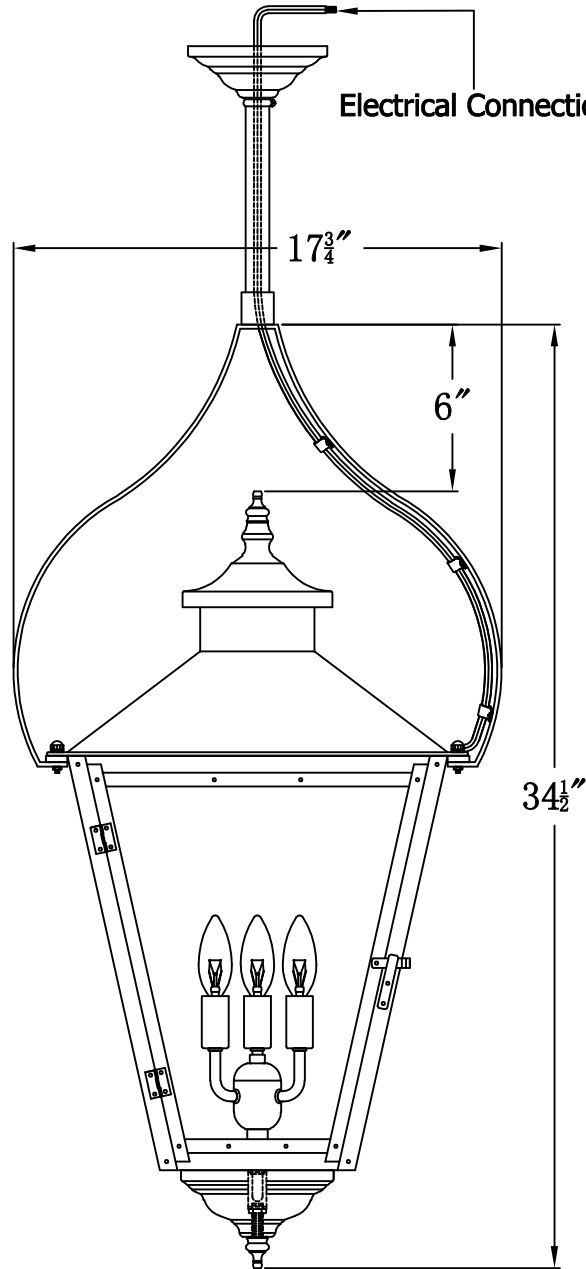

CONCEPTION STREET 43 Electric With Pendant Yoke
(CS-43E PY7)

The CopperSmith

Product Description	Drawing Description	9152 Hard Drive Foley Alabama 36536
Sockets:3-E12 Candelabra	REV:A/0	
Watts:3-60W	Date:08/10/2021	SKU Number:CS-43E
	Drawing by:Jason Huang	Product Name:Conception Street 43 Electric