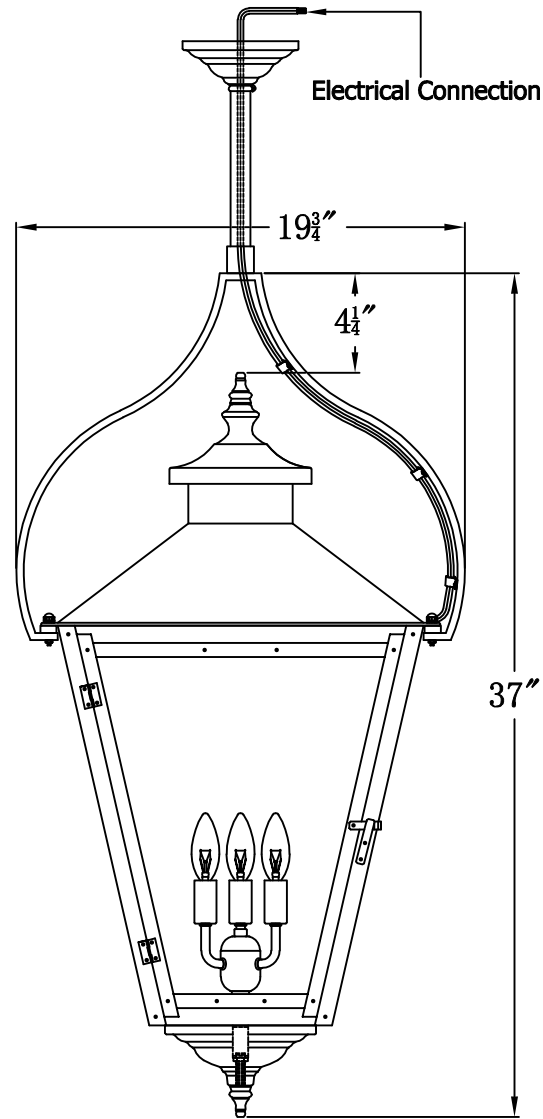

CONCEPTION STREET 44 Electric With Pendant Yoke
(CS-44E PY5)

The CopperSmith

Product Description	Drawing Description	9152 Hard Drive Foley Alabama 36536
Sockets:3-E12 Candelabra	REV:A/0	
Watts:3-60W	Date:08/13/2021	SKU Number:CS-44E
	Drawing by:Jason Huang	Product Name:Conception Street 44 Electric