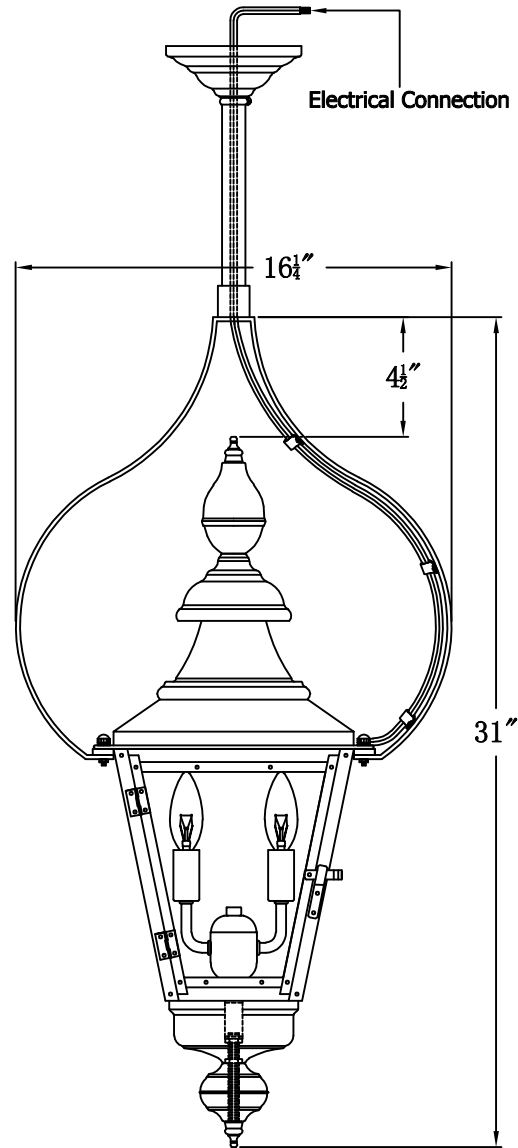

FRANKLIN STREET 41 Electric With Pendent Yoke
(FS-41E PY4)

The CopperSmith

Product Description	Drawing Description	<u>9152 Hard Drive</u> Foley Alabama 36536
Sockets:2-E12 Candelabra	REV:A/0	
Watts:2-60W	Date:09/13/2021	SKU Number:FS-41E
	Drawing by:Jason Huang	Product Name:Franklin Street 41 Electric