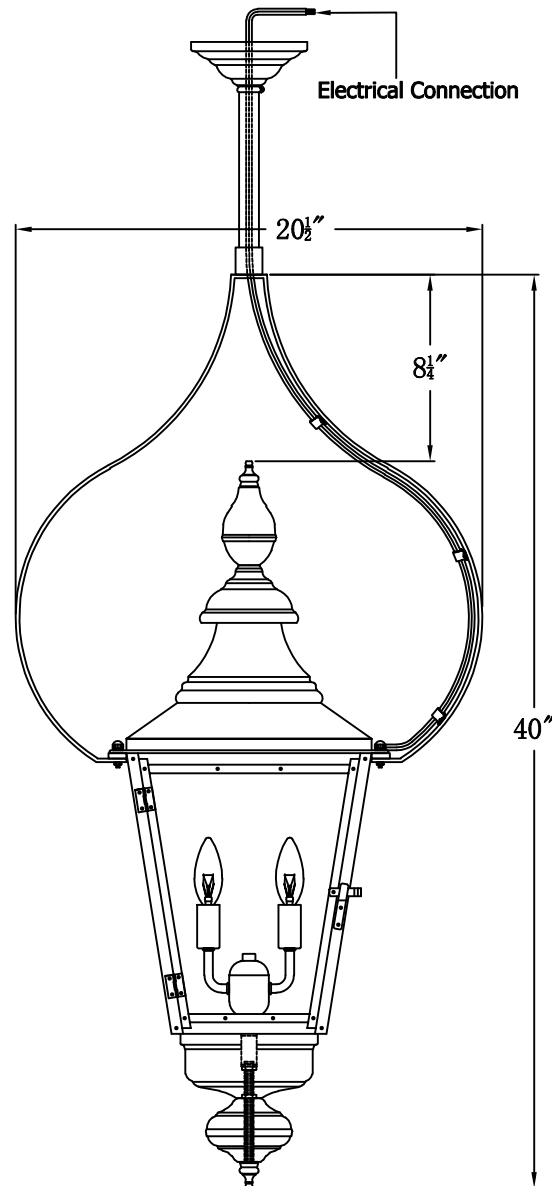

FRANKLIN STREET 42 Electric With Pendent Yoke  
(FS-42E PY1)

The CopperSmith

Product Description	Drawing Description	9152 Hard Drive
Sockets:2-E12 Candelabra	REV:A/0	Foley Alabama 36536
Watts:2-60W	Date:09/18/2021	SKU Number:FS-42E
	Drawing by:Jason Huang	Product Name:Franklin Street 42 Electric