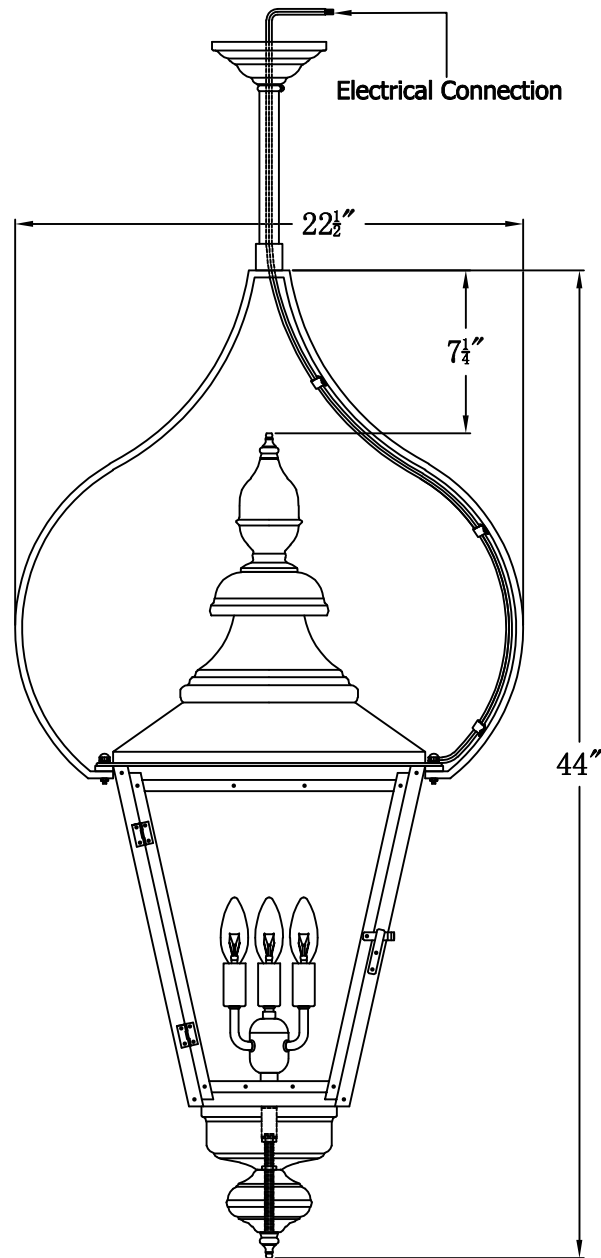

FRANKLIN STREET 43 Electric With Pendant Yoke
(FS-43E PY3)

The CopperSmith

Product Description	Drawing Description	9152 Hard Drive
Sockets:3-E12 Candelabra	REV:A/0	Foley Alabama 36536
Watts:3-60W	Date:10/04/2021	SKU Number:FS-43E
	Drawing by:Jason Huang	Product Name:Franklin Street 43 Electric