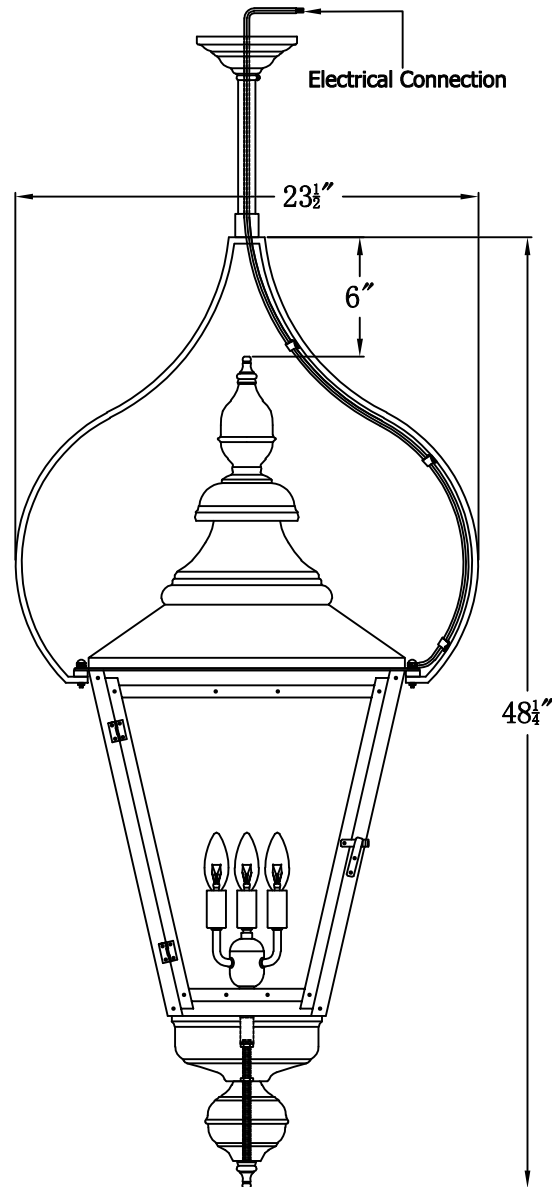

FRANKLIN STREET 44 Electric With Pendent Yoke  
(FS-44E PY3)

The CopperSmith

Product Description	Drawing Description	9152 Hard Drive
Sockets:3-E12 Candelabra	REV:A/0	Foley Alabama 36536
Watts:3-60W	Date:10/08/2021	SKU Number:FS-44E
	Drawing by:Jason Huang	Product Name:Franklin Street 44 Electric