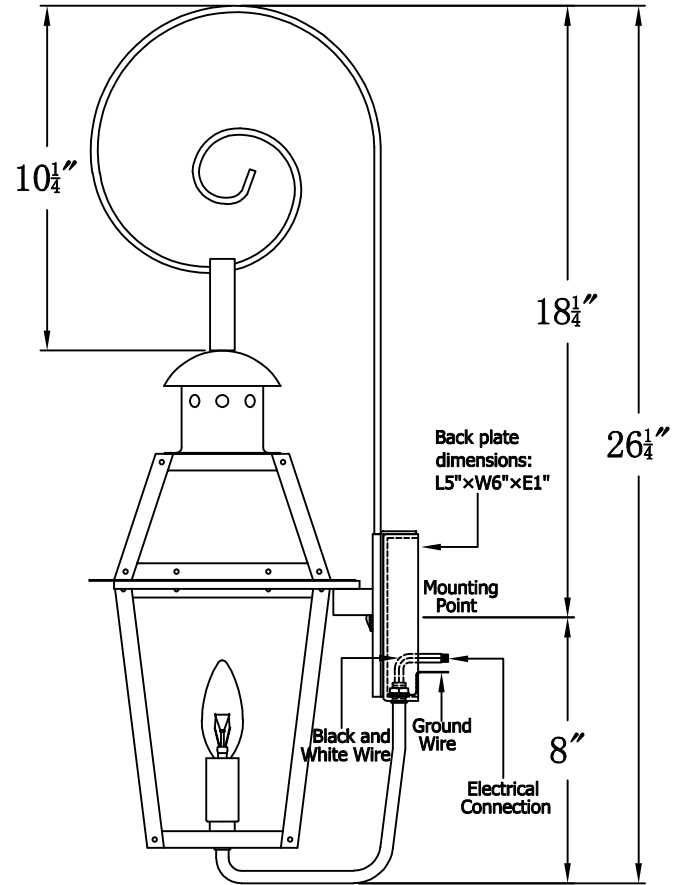

GEORGETOWN 15 Electric With Top Scroll (GT-15E TS1)

The CopperSmith

Product Description	Drawing Description	<u>9152 Hard Drive</u> Foley Alabama 36536
Sockets:1-E12 Candelabra	REV:A/0	
Watts:1-60W	Date:01/03/2022	SKU Number:GT-15E
	Drawing by:Jason Huang	Product Name:Georgetown 15 Electric