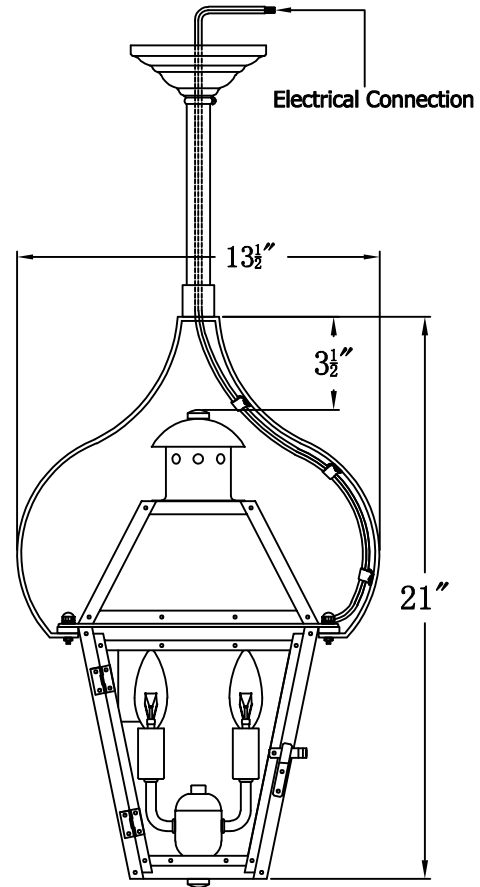

GEORGETOWN 18 Electric With Pendent Yoke (GT-18E PY12)

The CopperSmith

Product Description	Drawing Description	<u>9152 Hard Drive</u> Foley Alabama 36536
Sockets:2-E12 Candelabra	REV:A/0	
Watts:2-60W	Date:01/06/2022	SKU Number:GT-18E
	Drawing by:Jason Huang	Product Name:Georgetown 18 Electric