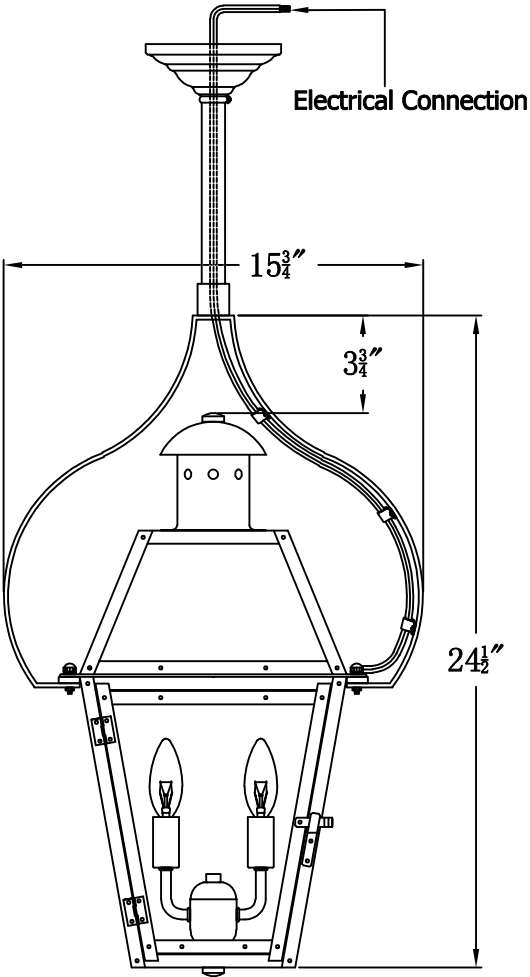

GEORGETOWN 20 Electric With Pendant Yoke
(GT-20E PY6)

The CopperSmith

Product Description	Drawing Description	<u>9152 Hard Drive</u> Foley Alabama 36536
Sockets:2-E12 Candelabra	REV:A/0	
Watts:2-60W	Date:01/10/2022	SKU Number:GT-20E
	Drawing by:Jason Huang	Product Name:Georgetown 20 Electric