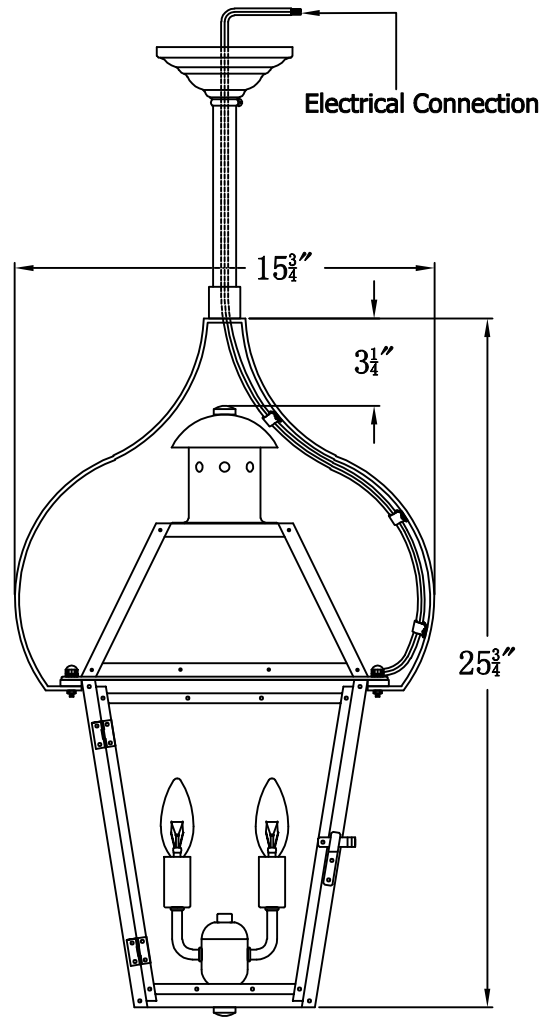

GEORGETOWN 22 Electric With Pendant Yoke (GT-22E PY6)

The CopperSmith

Product Description	Drawing Description	<u>9152 Hard Drive</u> Foley Alabama 36536
Sockets:2-E12 Candelabra	REV:A/0	
Watts:2-60W	Date:01/25/2022	SKU Number:GT-22E
	Drawing by:Jason Huang	Product Name:Georgetown 22 Electric