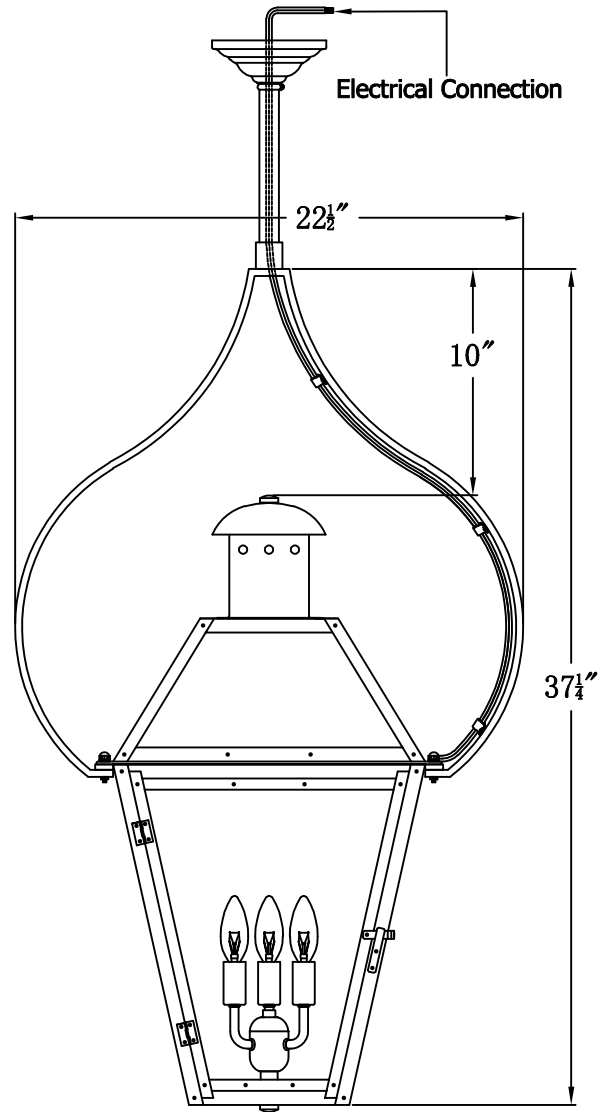

GEORGETOWN 27 Electric With Pendant Yoke
(GT-27E PY3)

The CopperSmith

The CopperSmith		
Product Description	Drawing Description	9152 Hard Drive
Sockets:3-E12 Candelabra	REV:A/0	Foley Alabama 36536
Watts:3-60W	Date:02/15/2022	SKU Number:GT-27E
	Drawing by:Jason Huang	Product Name:Georgetown 27 Electric