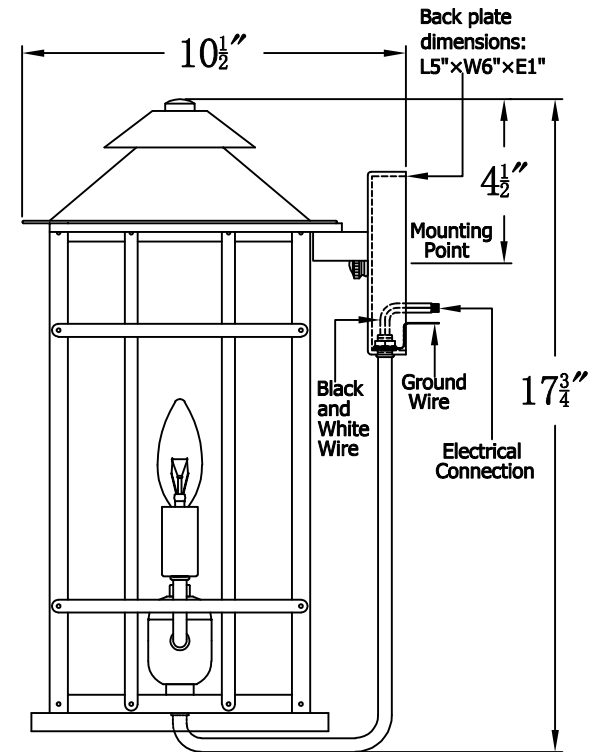

## BADLANDS 18 Electric (BL-18E) Standard Wall Mount

### The CopperSmith

Product Description	Drawing Description	9152 Hard Drive
Sockets:2-E12 Candelabra	REV:A/0	Foley Alabama 36536
Watts:2-60W	Date:02/18/2022	SKU Number:BL-18E
	Drawing by:Jason Huang	Product Name:Badlands 18 Electric