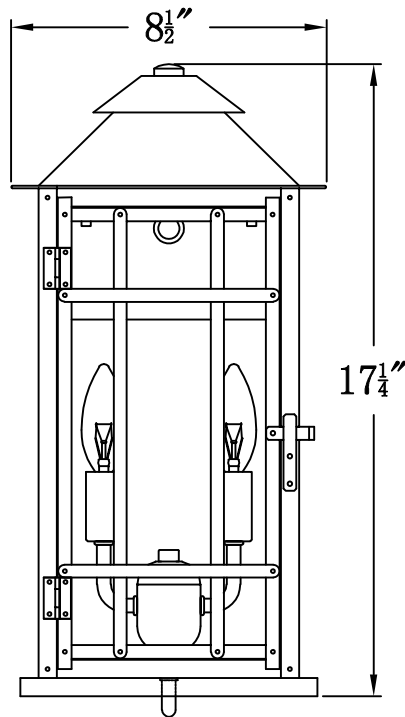

## BADLANDS 18 Electric (BL-18E) Standard Wall Mount

### The CopperSmith

Product Description	Drawing Description	9152 Hard Drive
Sockets:2-E12 Candelabra	REV:A/0	Foley Alabama 36536
Watts:2-60W	Date:02/18/2022	SKU Number:BL-18E
	Drawing by:Jason Huang	Product Name:Badlands 18 Electric