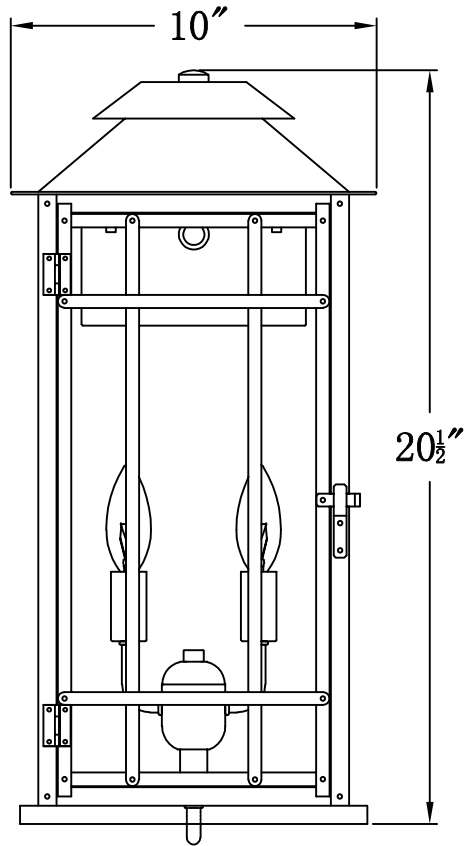

## BADLANDS 22 Electric (BL-22E) Standard Wall Mount

### The CopperSmith

Product Description	Drawing Description	9152 Hard Drive
Sockets:2-E12 Candelabra	REV:A/0	Foley Alabama 36536
Watts:2-60W	Date:02/19/2022	SKU Number:BL-22E
	Drawing by:Jason Huang	Product Name:Badlands 22 Electric