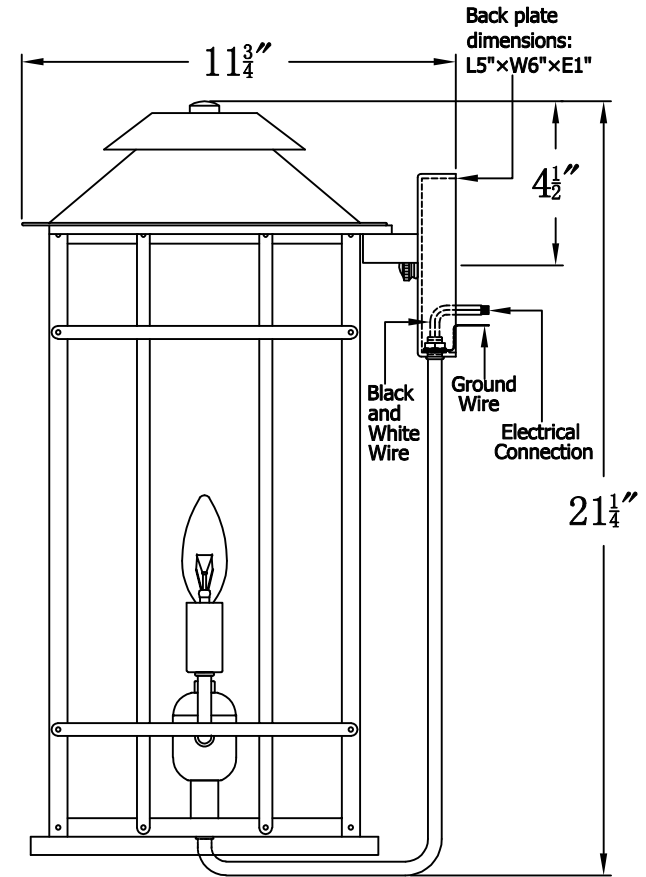

## BADLANDS 22 Electric (BL-22E) Standard Wall Mount

### The CopperSmith

Product Description	Drawing Description	9152 Hard Drive
Sockets:2-E12 Candelabra	REV:A/0	Foley Alabama 36536
Watts:2-60W	Date:02/19/2022	SKU Number:BL-22E
	Drawing by:Jason Huang	Product Name:Badlands 22 Electric