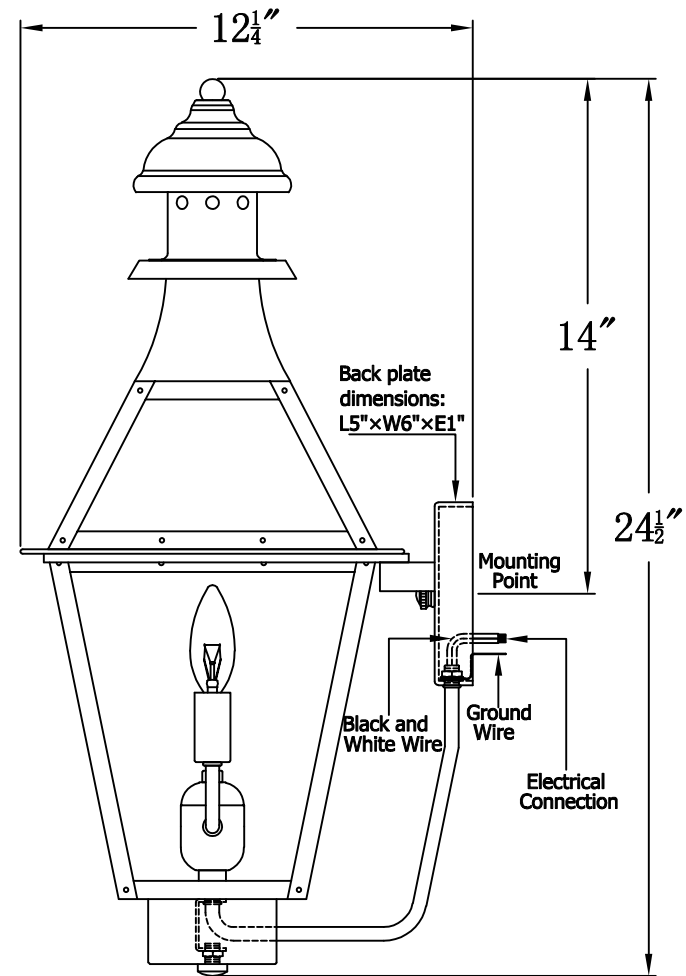

CREOLE 22 Electric (CR-22E)  
Standard Wall Mount

The CopperSmith

Product Description	Drawing Description	9152 Hard Drive
Sockets:2-E12 Candelabra	REV:A/0	Foley Alabama 36536
Watts:2-60W	Date:11/19/2021	SKU Number:CR-22E
	Drawing by:Jason Huang	Product Name:Creole 22 Electric