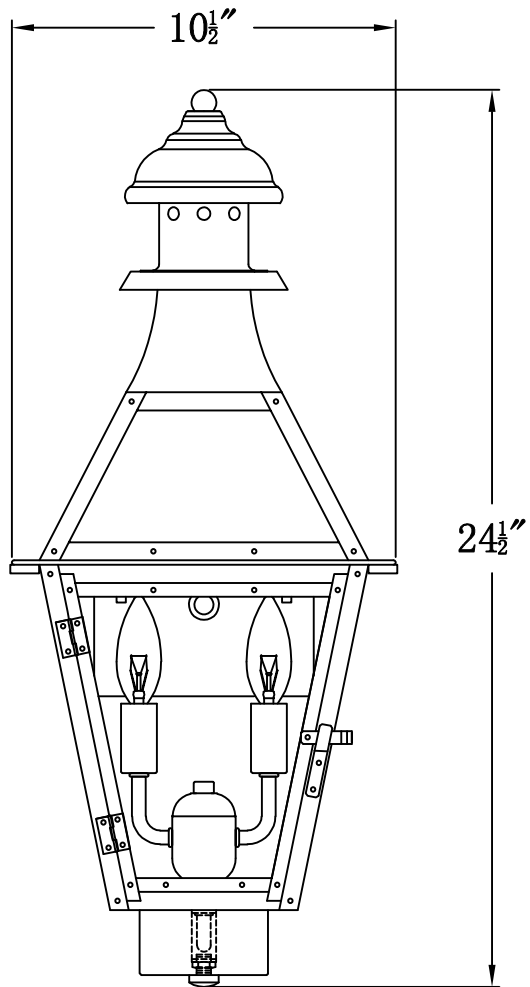

CREOLE 22 Electric (CR-22E)  
Standard Wall Mount

The CopperSmith

Product Description	Drawing Description	9152 Hard Drive
Sockets:2-E12 Candelabra	REV:A/0	Foley Alabama 36536
Watts:2-60W	Date:11/19/2021	SKU Number:CR-22E
	Drawing by:Jason Huang	Product Name:Creole 22 Electric