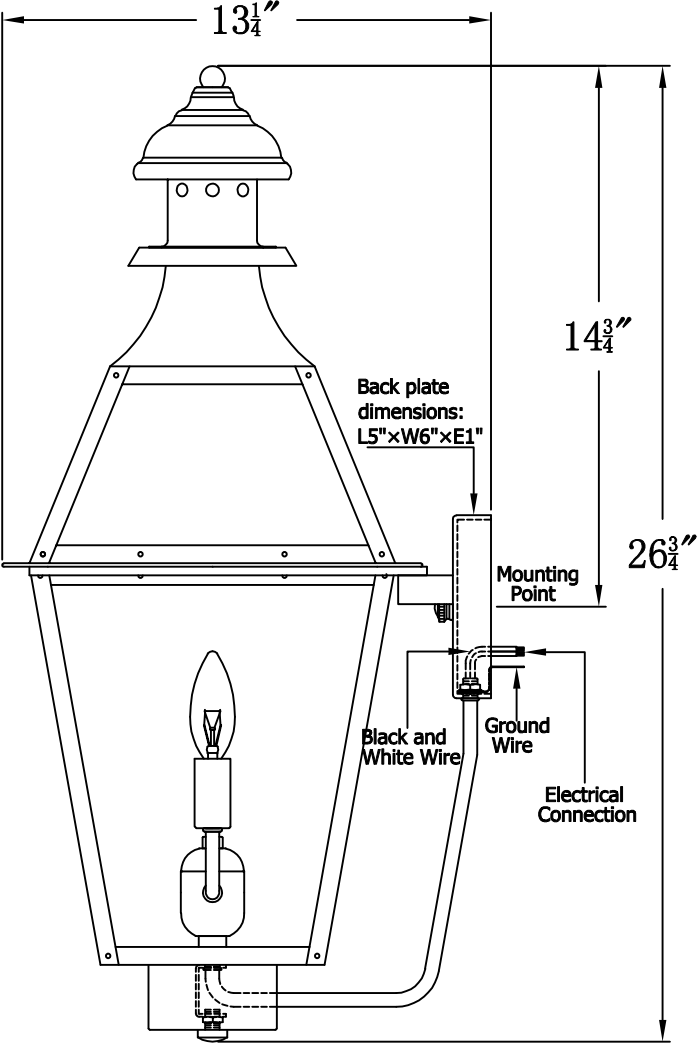

CREOLE 24 Electric (CR-24E)
Standard Wall Mount

The CopperSmith

Product Description	Drawing Description	9152 Hard Drive
Sockets:2-E12 Candelabra	REV:A/0	Foley Alabama 36536
Watts:2-60W	Date:11/23/2021	SKU Number:CR-24E
	Drawing by:Jason Huang	Product Name:Creole 24 Electric