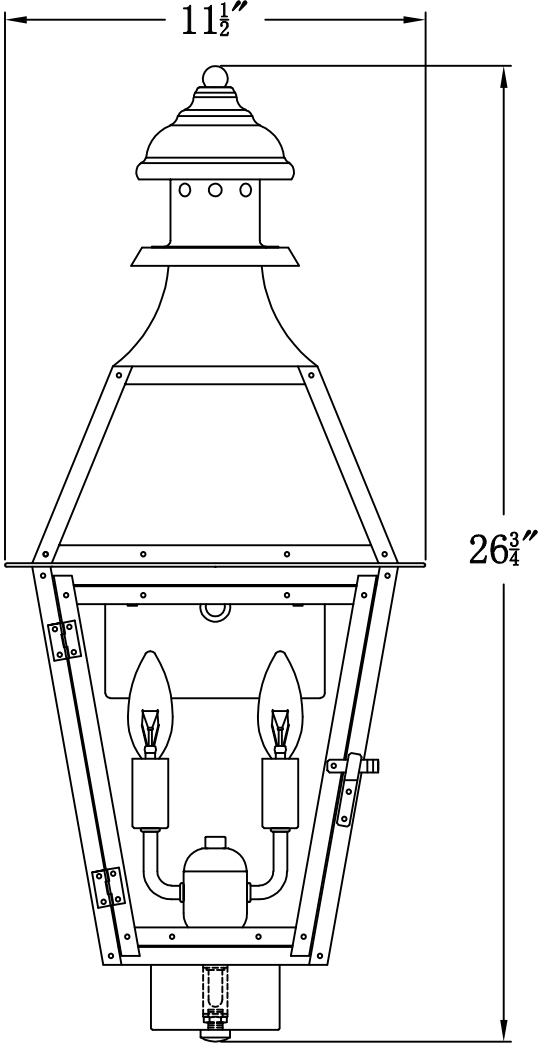

CREOLE 24 Electric (CR-24E)
Standard Wall Mount

The CopperSmith

Product Description	Drawing Description	9152 Hard Drive
Sockets:2-E12 Candelabra	REV:A/0	Foley Alabama 36536
Watts:2-60W	Date:11/23/2021	SKU Number:CR-24E
	Drawing by:Jason Huang	Product Name:Creole 24 Electric