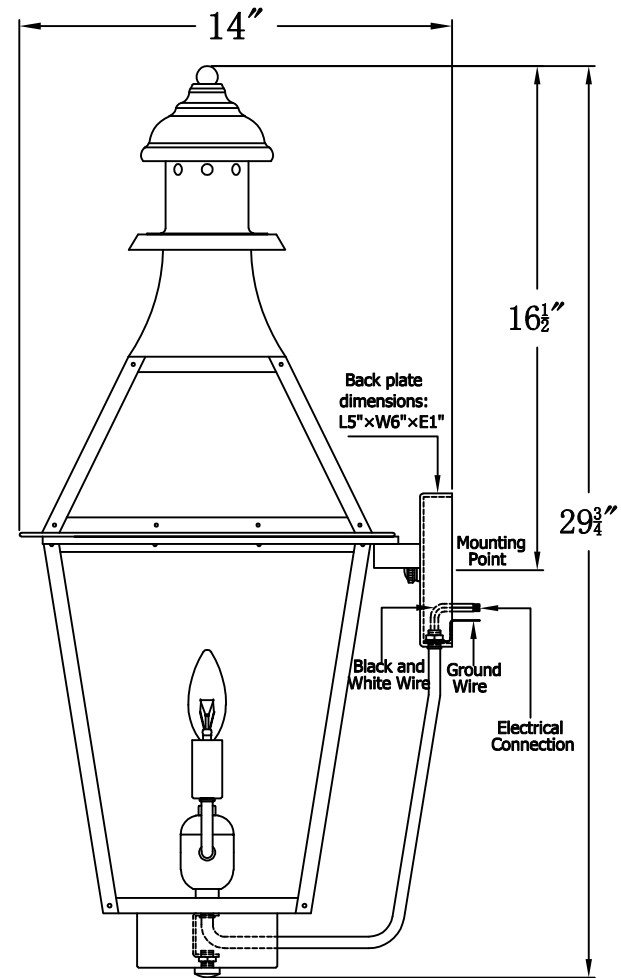

CREOLE 27 Electric (CR-27E) Standard Wall Mount

The CopperSmith

Product Description		Drawing Description	9152 Hard Drive
Sockets:2-E12 Candelabra		REV:A/0	Foley Alabama 36536
Watts:2-60W		Date:12/01/2021	SKU Number:CR-27E
		Drawing by:Jason Huang	Product Name:Creole 27 Electric