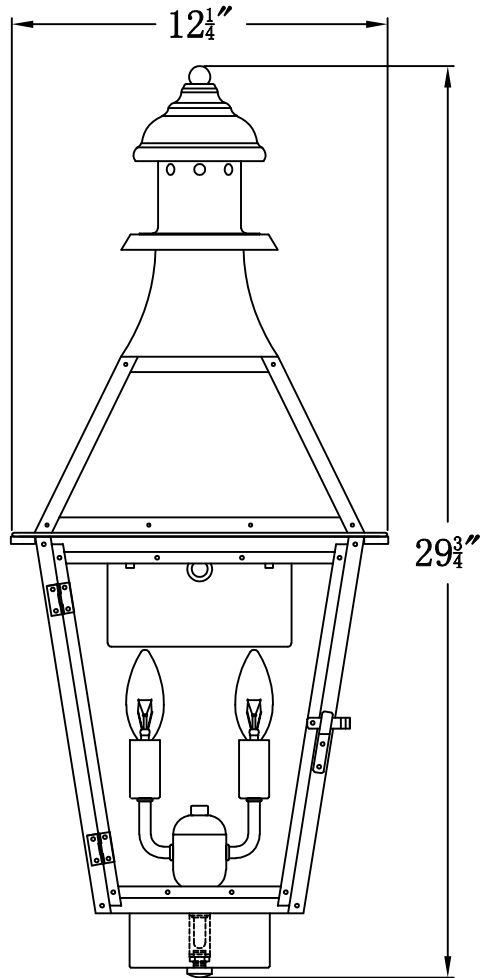

CREOLE 27 Electric (CR-27E) Standard Wall Mount

The CopperSmith

Product Description		Drawing Description	9152 Hard Drive
Sockets:2-E12 Candelabra		REV:A/0	Foley Alabama 36536
Watts:2-60W		Date:12/01/2021	SKU Number:CR-27E
		Drawing by:Jason Huang	Product Name:Creole 27 Electric