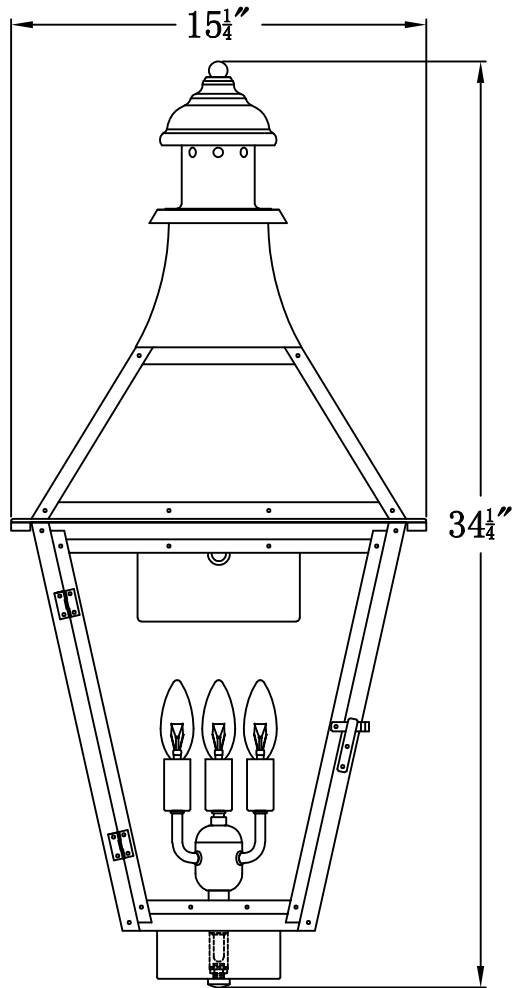

CREOLE 33 Electric (CR-33E)
Standard Wall Mount

The CopperSmith

Product Description	Drawing Description	9152 Hard Drive
Sockets:3-E12 Candelabra	REV:A/0	Foley Alabama 36536
Watts:3-60W	Date:12/23/2021	SKU Number:CR-33E
	Drawing by:Jason Huang	Product Name:Creole 33 Electric