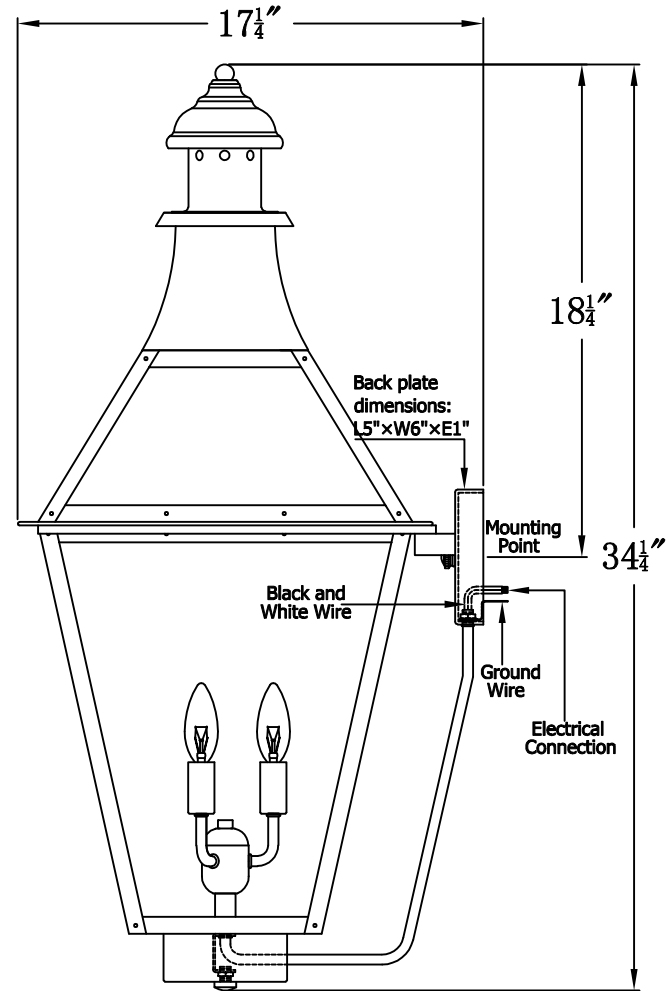

CREOLE 33 Electric (CR-33E)
Standard Wall Mount

The CopperSmith

Product Description	Drawing Description	9152 Hard Drive
Sockets:3-E12 Candelabra	REV:A/0	Foley Alabama 36536
Watts:3-60W	Date:12/23/2021	SKU Number:CR-33E
	Drawing by:Jason Huang	Product Name:Creole 33 Electric