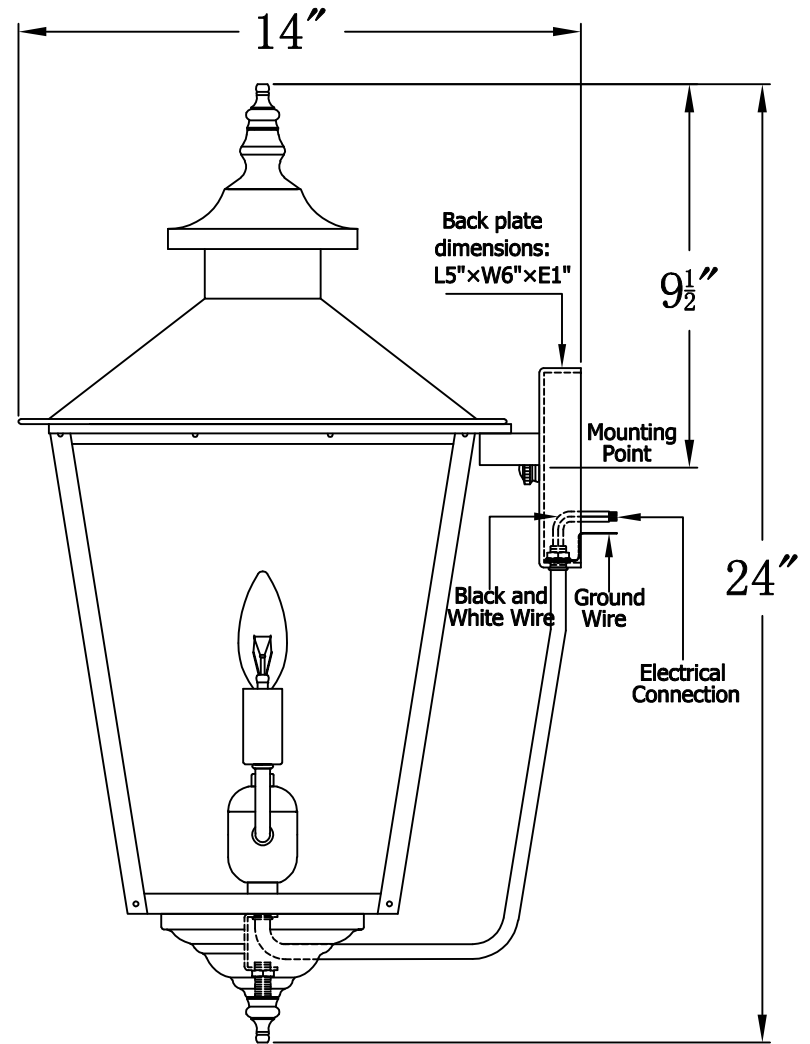

CONCEPTION STREET 42 Electric (CS-42E)
Standard Wall Mount

The CopperSmith

Product Description	Drawing Description	9152 Hard Drive
Sockets:2-E12 Candelabra	REV:A/0	Foley Alabama 36536
Watts:2-60W	Date:08/04/2021	SKU Number:CS-42E
	Drawing by:Jason Huang	Product Name:Conception Street 42 Electric