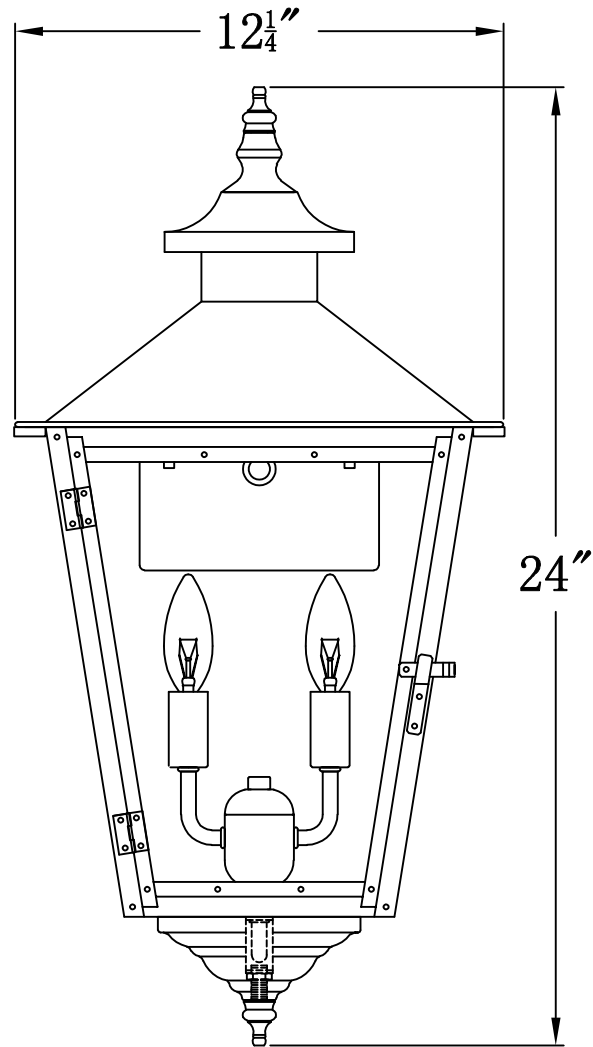

CONCEPTION STREET 42 Electric (CS-42E)
Standard Wall Mount

The CopperSmith

Product Description	Drawing Description	9152 Hard Drive
Sockets:2-E12 Candelabra	REV:A/0	Foley Alabama 36536
Watts:2-60W	Date:08/04/2021	SKU Number:CS-42E
	Drawing by:Jason Huang	Product Name:Conception Street 42 Electric