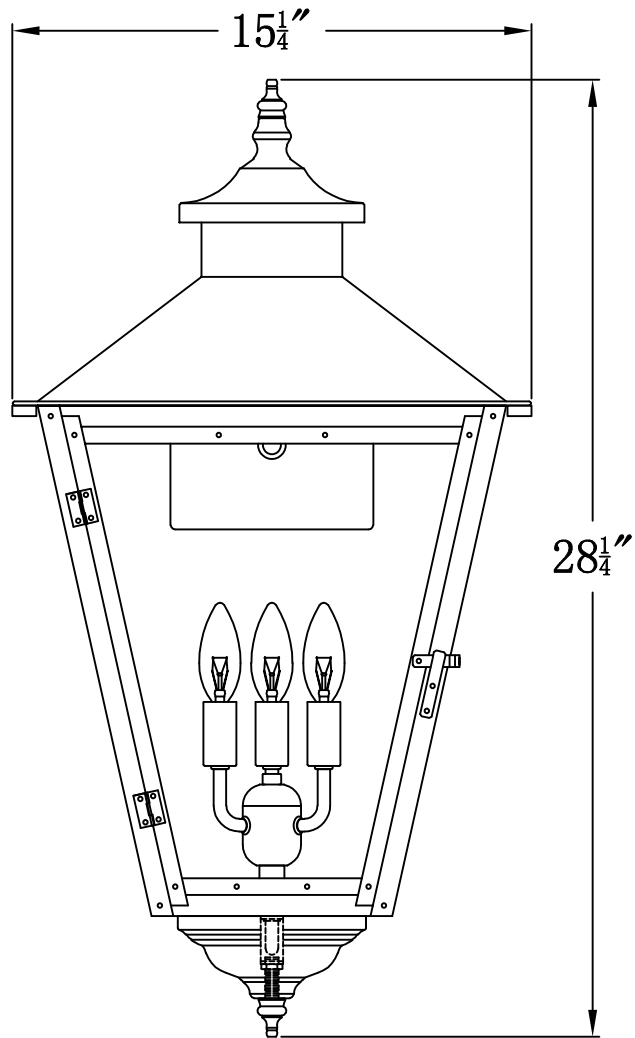

CONCEPTION STREET 43 Electric (CS-43E)  
Standard Wall Mount

The CopperSmith

Product Description	Drawing Description	9152 Hard Drive
Sockets:3-E12 Candelabra	REV:A/0	Foley Alabama 36536
Watts:3-60W	Date:08/09/2021	SKU Number:CS-43E
	Drawing by:Jason Huang	Product Name:Conception Street 43 Electric