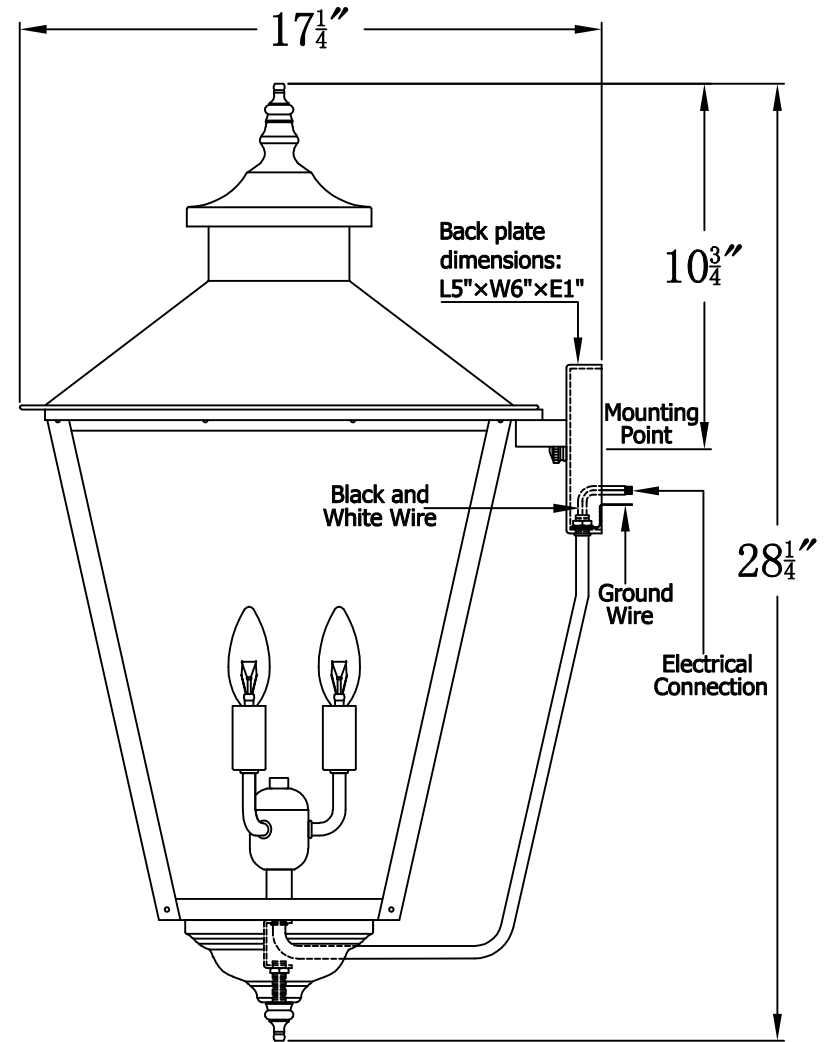

CONCEPTION STREET 43 Electric (CS-43E)  
Standard Wall Mount

The CopperSmith

Product Description	Drawing Description	9152 Hard Drive
Sockets:3-E12 Candelabra	REV:A/0	Foley Alabama 36536
Watts:3-60W	Date:08/09/2021	SKU Number:CS-43E
	Drawing by:Jason Huang	Product Name:Conception Street 43 Electric