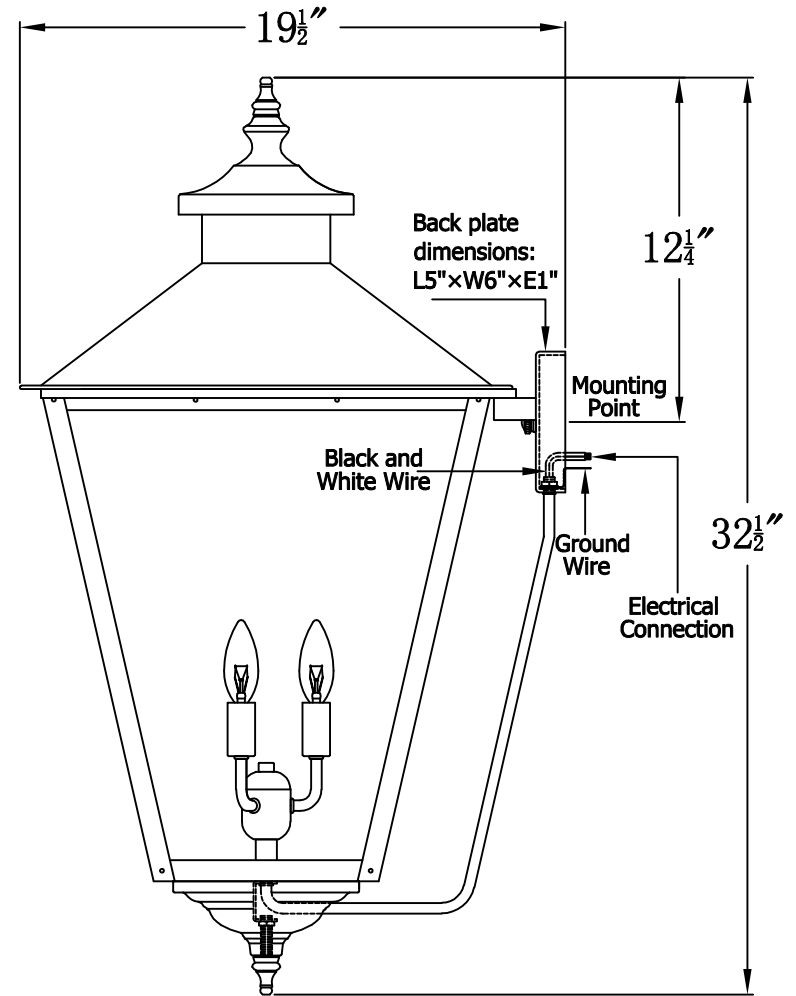

CONCEPTION STREET 44 Electric (CS-44E)  
Standard Wall Mount

The CopperSmith

Product Description	Drawing Description	9152 Hard Drive
Sockets:3-E12 Candelabra	REV:A/0	Foley Alabama 36536
Watts:3-60W	Date:08/12/2021	SKU Number:CS-44E
	Drawing by:Jason Huang	Product Name:Conception Street 44 Electric