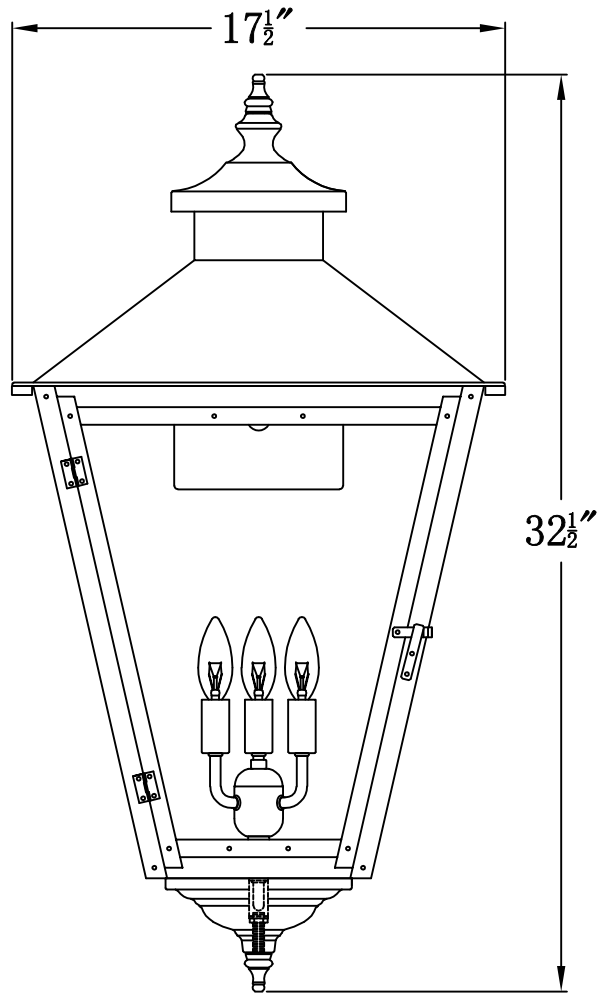

CONCEPTION STREET 44 Electric (CS-44E)  
Standard Wall Mount

The CopperSmith

Product Description	Drawing Description	9152 Hard Drive
Sockets:3-E12 Candelabra	REV:A/0	Foley Alabama 36536
Watts:3-60W	Date:08/12/2021	SKU Number:CS-44E
	Drawing by:Jason Huang	Product Name:Conception Street 44 Electric