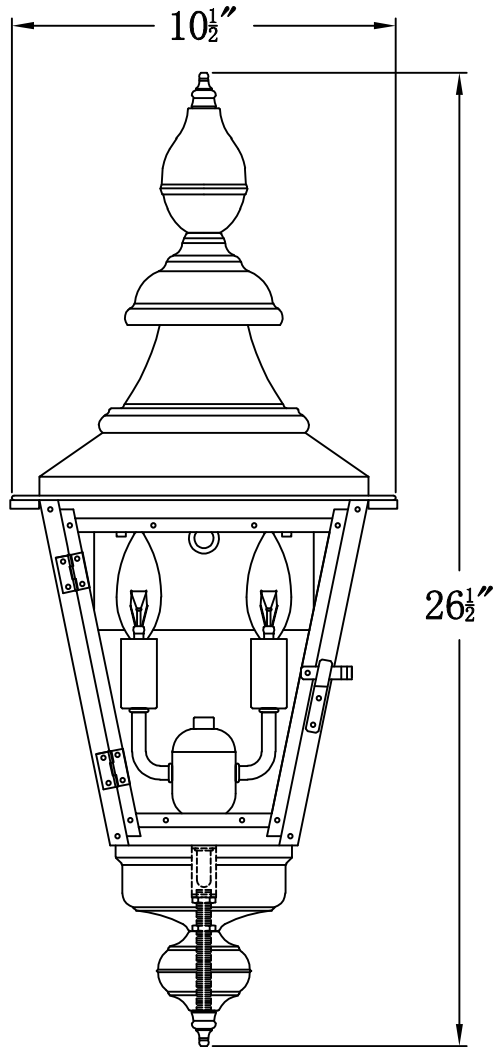

FRANKLIN STREET 41 Electric (FS-41E)  
Standard Wall Mount

The CopperSmith

Product Description	Drawing Description	9152 Hard Drive
Sockets:2-E12 Candelabra	REV:A/0	Foley Alabama 36536
Watts:2-60W	Date:09/06/2021	SKU Number:FS-41E
	Drawing by:Jason Huang	Product Name:Franklin Street 41 Electric