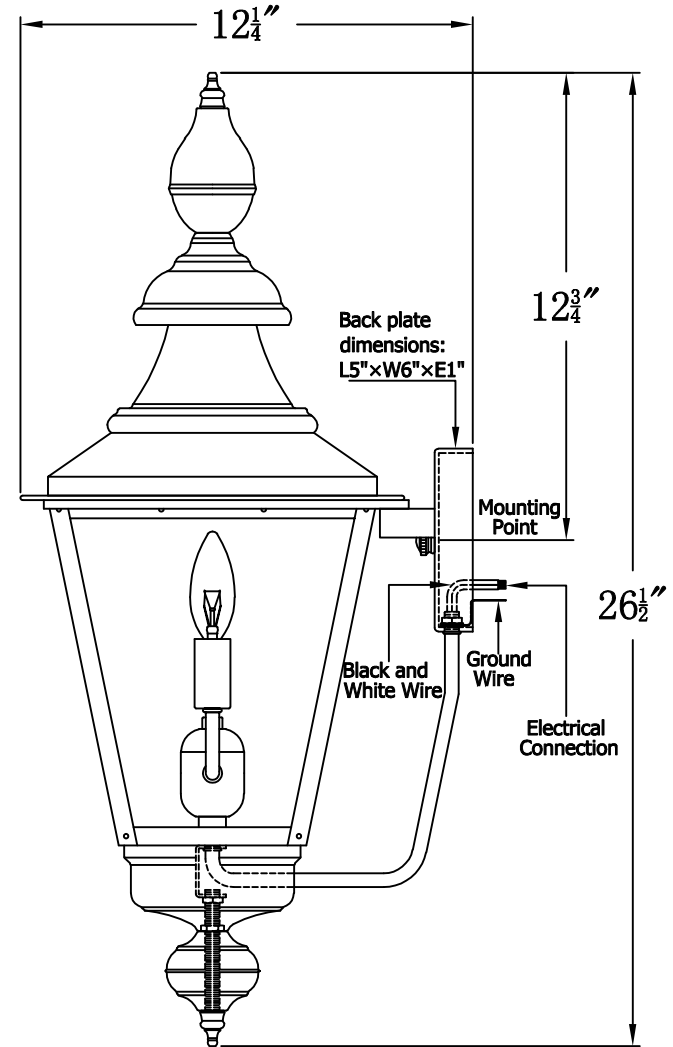

FRANKLIN STREET 41 Electric (FS-41E)  
Standard Wall Mount

The CopperSmith

Product Description	Drawing Description	9152 Hard Drive
Sockets:2-E12 Candelabra	REV:A/0	Foley Alabama 36536
Watts:2-60W	Date:09/06/2021	SKU Number:FS-41E
	Drawing by:Jason Huang	Product Name:Franklin Street 41 Electric