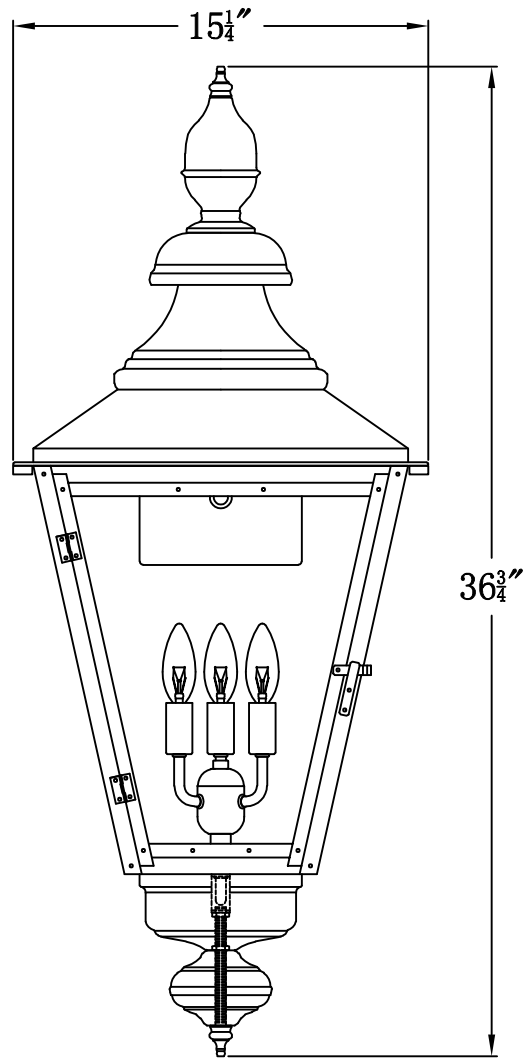

FRANKLIN STREET 43 Electric (FS-43E)
Standard Wall Mount

The CopperSmith

| | | |
|--------------------------|------------------------|--|
| Product Description | Drawing Description | 9152 Hard Drive |
| Sockets:3-E12 Candelabra | REV:A/0 | Foley Alabama 36536 |
| Watts:3-60W | Date:09/29/2021 | SKU Number:FS-43E |
| | Drawing by:Jason Huang | Product Name:Franklin Street 43 Electric |