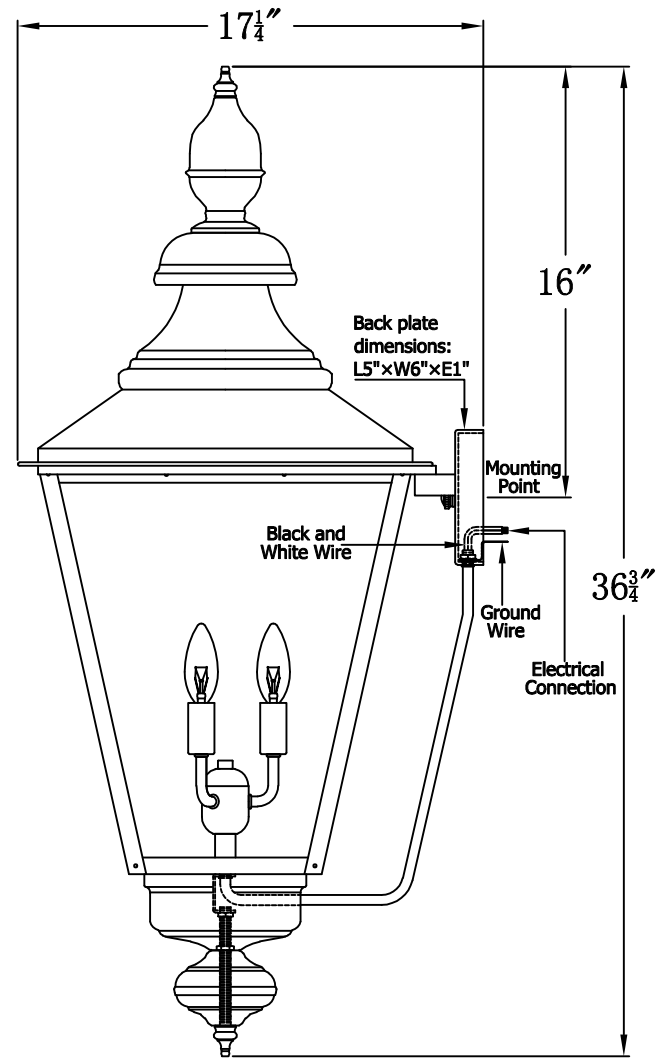

FRANKLIN STREET 43 Electric (FS-43E)
Standard Wall Mount

The CopperSmith

| | | |
|--------------------------|------------------------|--|
| Product Description | Drawing Description | 9152 Hard Drive |
| Sockets:3-E12 Candelabra | REV:A/0 | Foley Alabama 36536 |
| Watts:3-60W | Date:09/29/2021 | SKU Number:FS-43E |
| | Drawing by:Jason Huang | Product Name:Franklin Street 43 Electric |