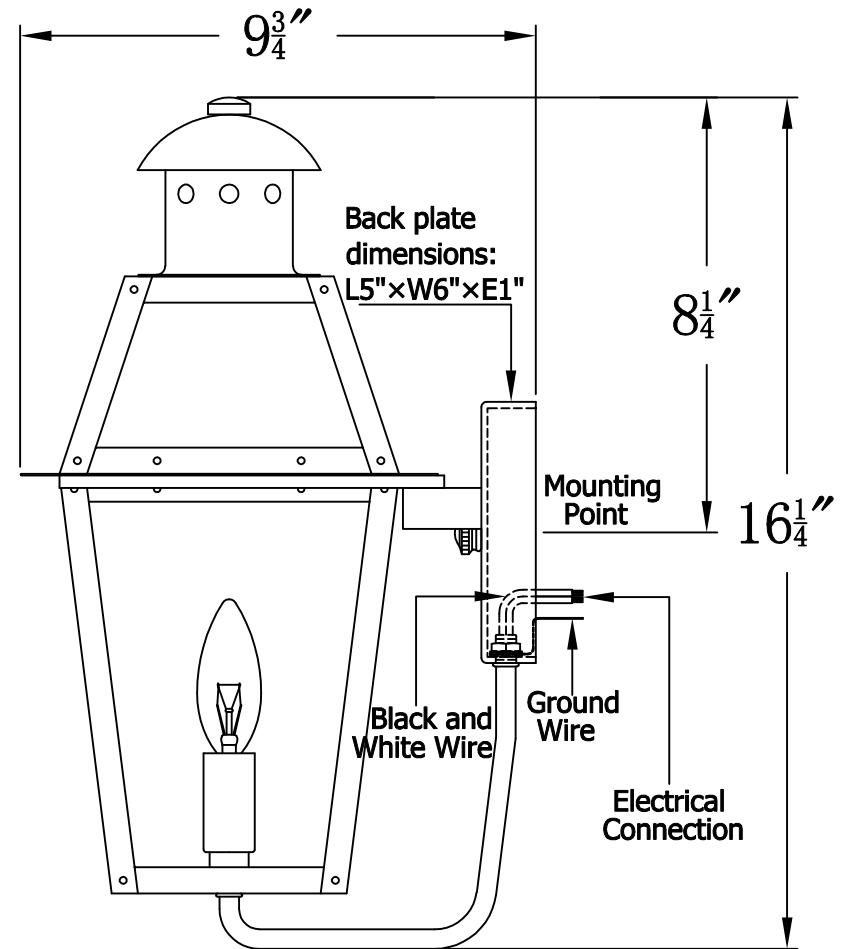

GEORGETOWN 15 Electric (GT-15E)
Standard Wall Mount

The CopperSmith

Product Description	Drawing Description	9152 Hard Drive
Sockets:1-E12 Candelabra	REV:A/0	Foley Alabama 36536
Watts:1-60W	Date:12/31/2021	SKU Number:GT-15E
	Drawing by:Jason Huang	Product Name:Georgetown 15 Electric