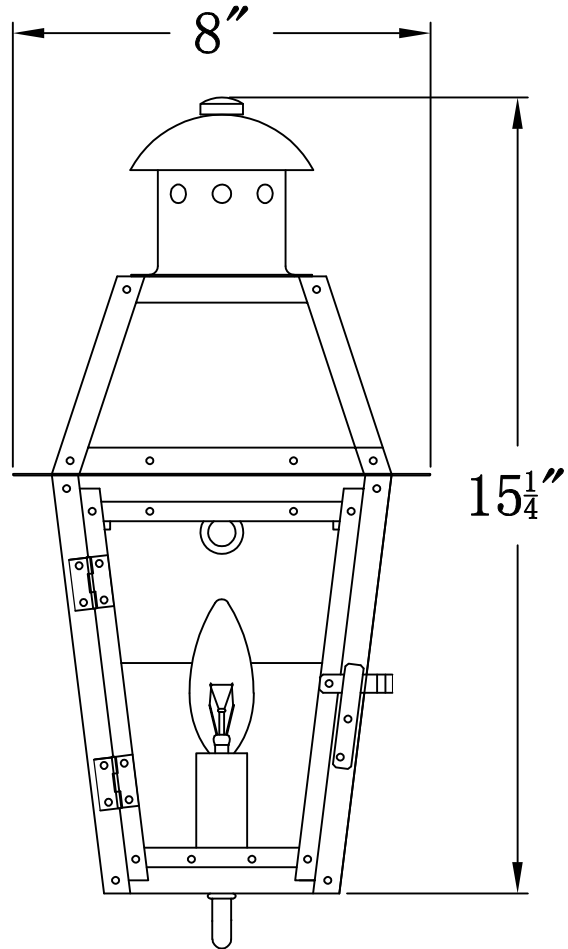

GEORGETOWN 15 Electric (GT-15E)
Standard Wall Mount

The CopperSmith

Product Description	Drawing Description	9152 Hard Drive
Sockets:1-E12 Candelabra	REV:A/0	Foley Alabama 36536
Watts:1-60W	Date:12/31/2021	SKU Number:GT-15E
	Drawing by:Jason Huang	Product Name:Georgetown 15 Electric