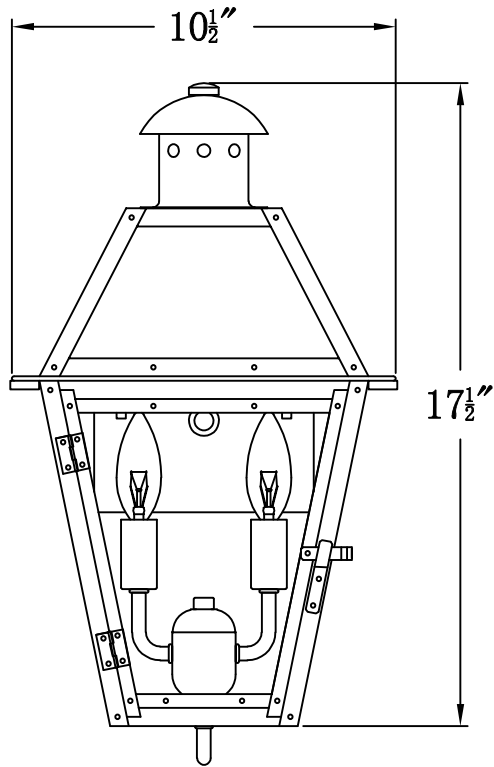

GEORGETOWN 18 Electric (GT-18E)  
Standard Wall Mount

The CopperSmith

Product Description	Drawing Description	9152 Hard Drive
Sockets:2-E12 Candelabra	REV:A/0	Foley Alabama 36536
Watts:2-60W	Date:01/06/2022	SKU Number:GT-18E
	Drawing by:Jason Huang	Product Name:Georgetown 18 Electric