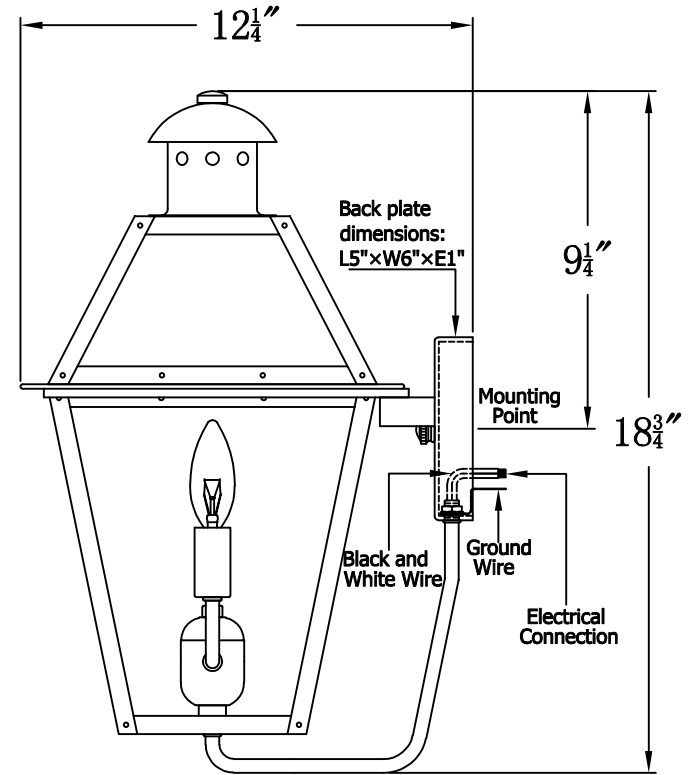

GEORGETOWN 18 Electric (GT-18E)  
Standard Wall Mount

The CopperSmith

Product Description	Drawing Description	9152 Hard Drive
Sockets:2-E12 Candelabra	REV:A/0	Foley Alabama 36536
Watts:2-60W	Date:01/06/2022	SKU Number:GT-18E
	Drawing by:Jason Huang	Product Name:Georgetown 18 Electric