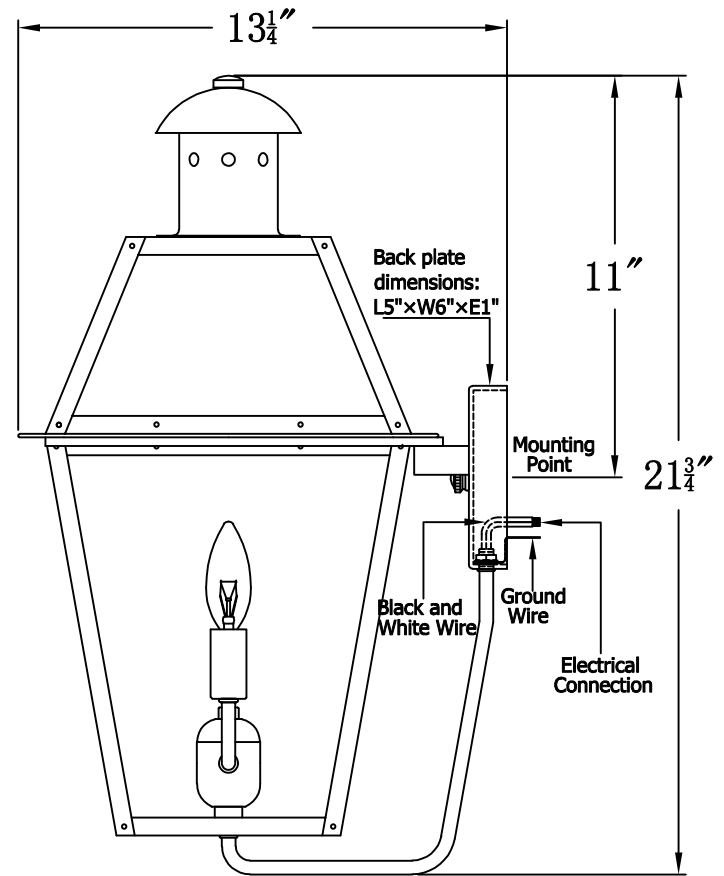

GEORGETOWN 20 Electric (GT-20E)  
Standard Wall Mount

The CopperSmith

Product Description	Drawing Description	9152 Hard Drive
Sockets:2-E12 Candelabra	REV:A/0	Foley Alabama 36536
Watts:2-60W	Date:01/08/2022	SKU Number:GT-20E
	Drawing by:Jason Huang	Product Name:Georgetown 20 Electric