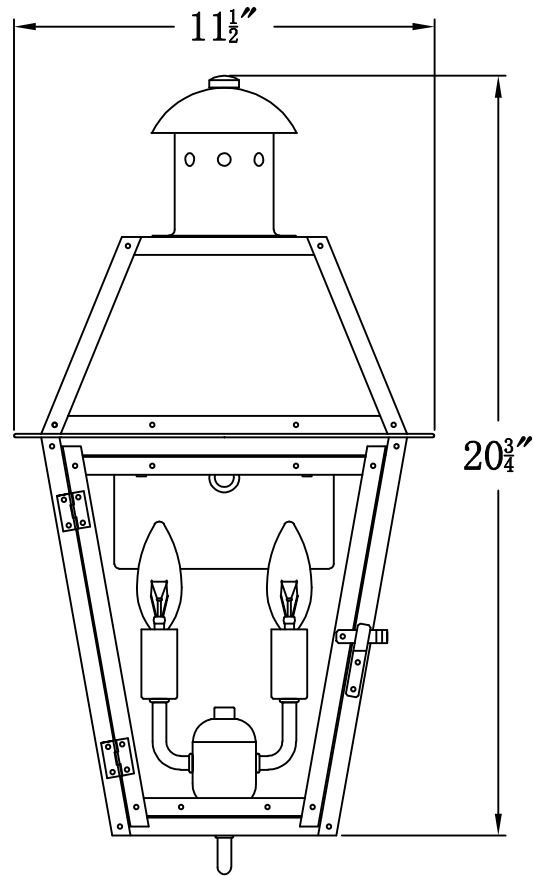

GEORGETOWN 20 Electric (GT-20E)  
Standard Wall Mount

The CopperSmith

Product Description	Drawing Description	9152 Hard Drive
Sockets:2-E12 Candelabra	REV:A/0	Foley Alabama 36536
Watts:2-60W	Date:01/08/2022	SKU Number:GT-20E
	Drawing by:Jason Huang	Product Name:Georgetown 20 Electric