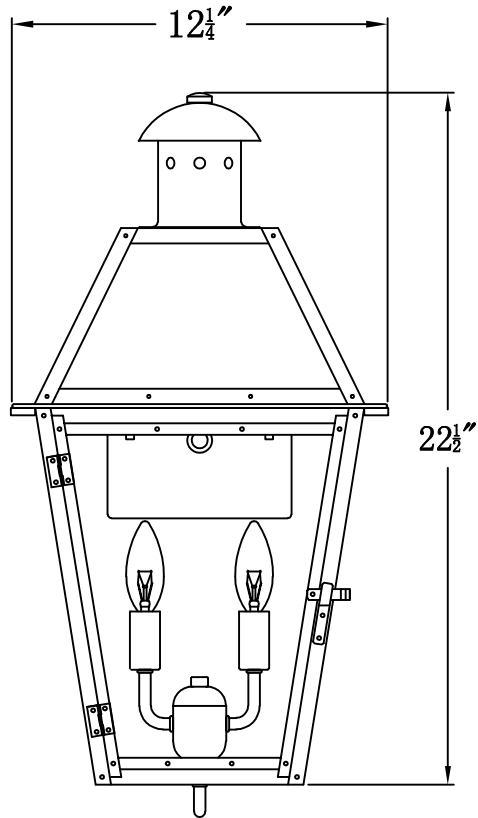

GEORGETOWN 22 Electric (GT-22E)
Standard Wall Mount

The CopperSmith

Product Description	Drawing Description	9152 Hard Drive
Sockets:2-E12 Candelabra	REV:A/0	Foley Alabama 36536
Watts:2-60W	Date:01/24/2022	SKU Number:GT-22E
	Drawing by:Jason Huang	Product Name:Georgetown 22 Electric