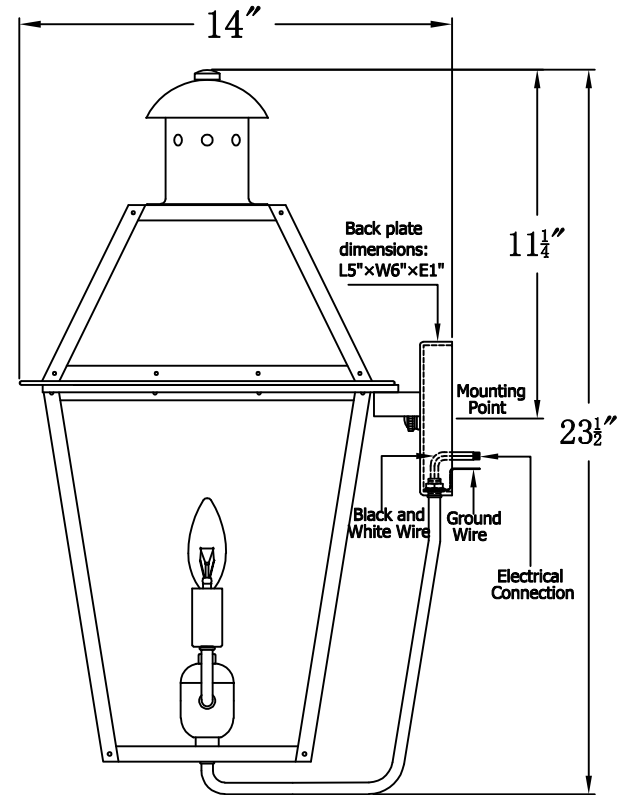

GEORGETOWN 22 Electric (GT-22E)
Standard Wall Mount

The CopperSmith

Product Description	Drawing Description	9152 Hard Drive
Sockets:2-E12 Candelabra	REV:A/0	Foley Alabama 36536
Watts:2-60W	Date:01/24/2022	SKU Number:GT-22E
	Drawing by:Jason Huang	Product Name:Georgetown 22 Electric