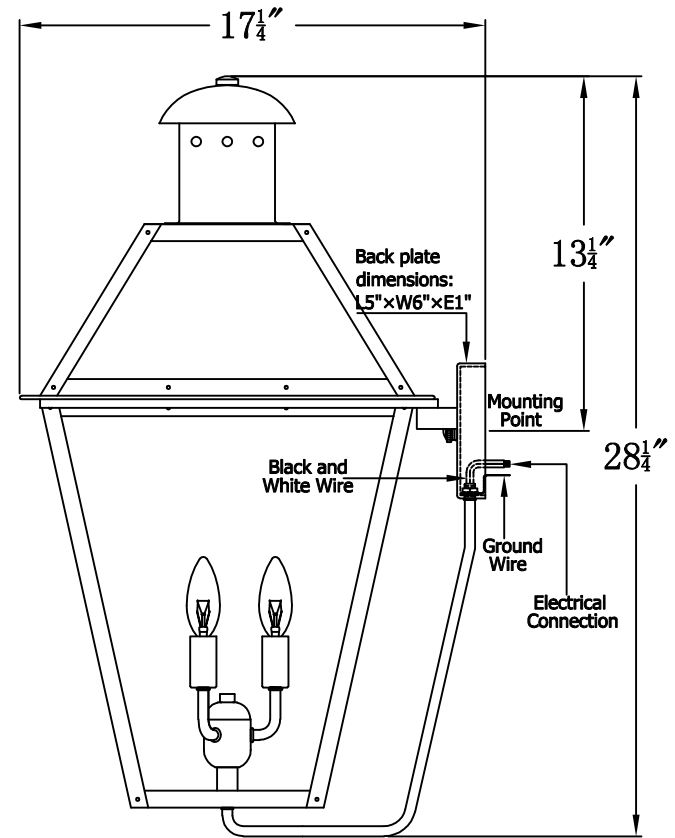

GEORGETOWN 27 Electric (GT-27E)
Standard Wall Mount

The CopperSmith

Product Description	Drawing Description	9152 Hard Drive
Sockets:3-E12 Candelabra	REV:A/0	Foley Alabama 36536
Watts:3-60W	Date:02/14/2022	SKU Number:GT-27E
	Drawing by:Jason Huang	Product Name:Georgetown 27 Electric