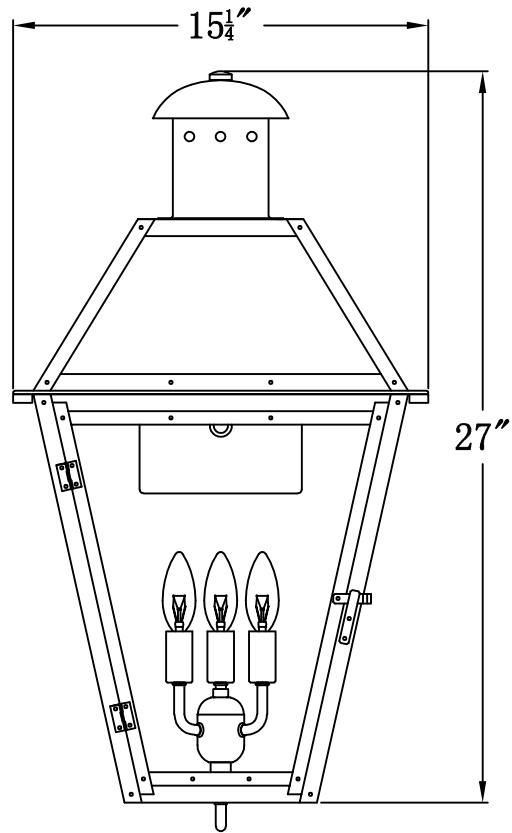

GEORGETOWN 27 Electric (GT-27E)
Standard Wall Mount

The CopperSmith

Product Description	Drawing Description	9152 Hard Drive
Sockets:3-E12 Candelabra	REV:A/0	Foley Alabama 36536
Watts:3-60W	Date:02/14/2022	SKU Number:GT-27E
	Drawing by:Jason Huang	Product Name:Georgetown 27 Electric