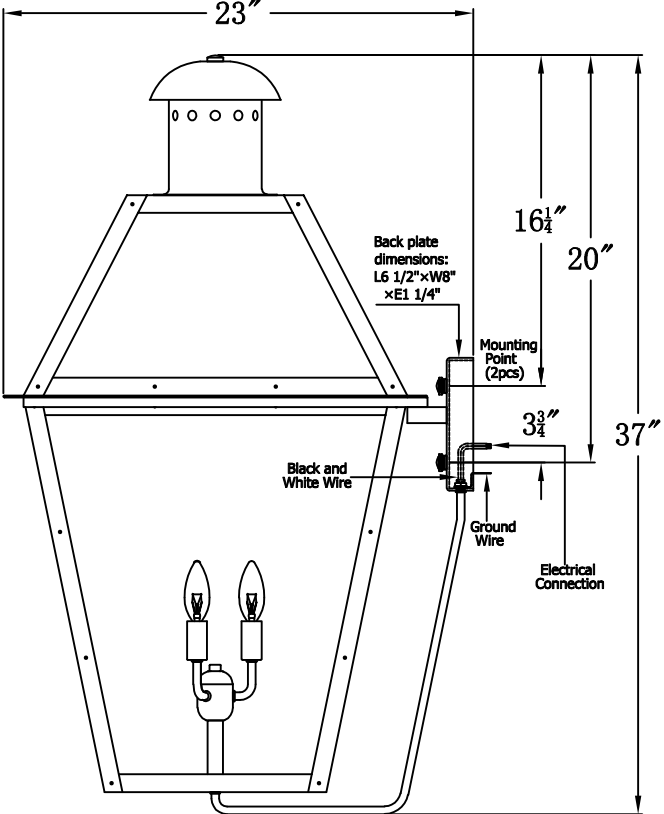

GEORGETOWN 36 Electric (GT-36E) Standard Wall Mount

The CopperSmith

Product Description	Drawing Description	9152 Hard Drive
Sockets:3-E12 Candelabra	REV:A/0	Foley Alabama 36536
Watts:3-60W	Date:02/17/2022	SKU Number:GT-36E
	Drawing by:Jason Huang	Product Name:Georgetown 36 Electric