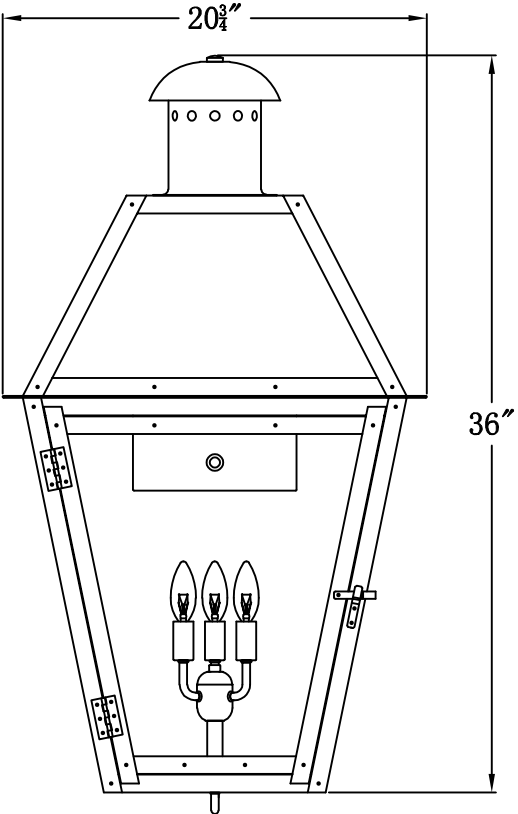

GEORGETOWN 36 Electric (GT-36E) Standard Wall Mount

The CopperSmith

Product Description	Drawing Description	9152 Hard Drive
Sockets:3-E12 Candelabra	REV:A/0	Foley Alabama 36536
Watts:3-60W	Date:02/17/2022	SKU Number:GT-36E
	Drawing by:Jason Huang	Product Name:Georgetown 36 Electric