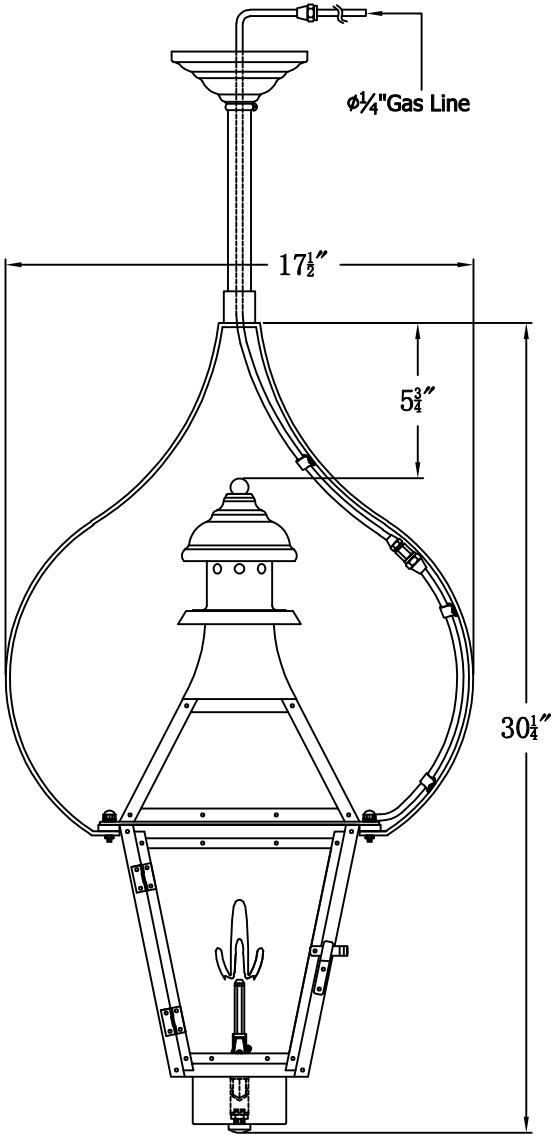

**CREOLE 22 Gas With Pendent Yoke
(CR-22G PY2)**

The CopperSmith

Product Description	Drawing Description	<u>9152 Hard Drive</u> Foley Alabama 36536
Burner:Single	REV:A/0	
Gas Valve Name:VNG(P)50	Date:11/20/2021	SKU Number:CR-22G
	Drawing by:Jason Huang	Product Name:Creole 22 Gas