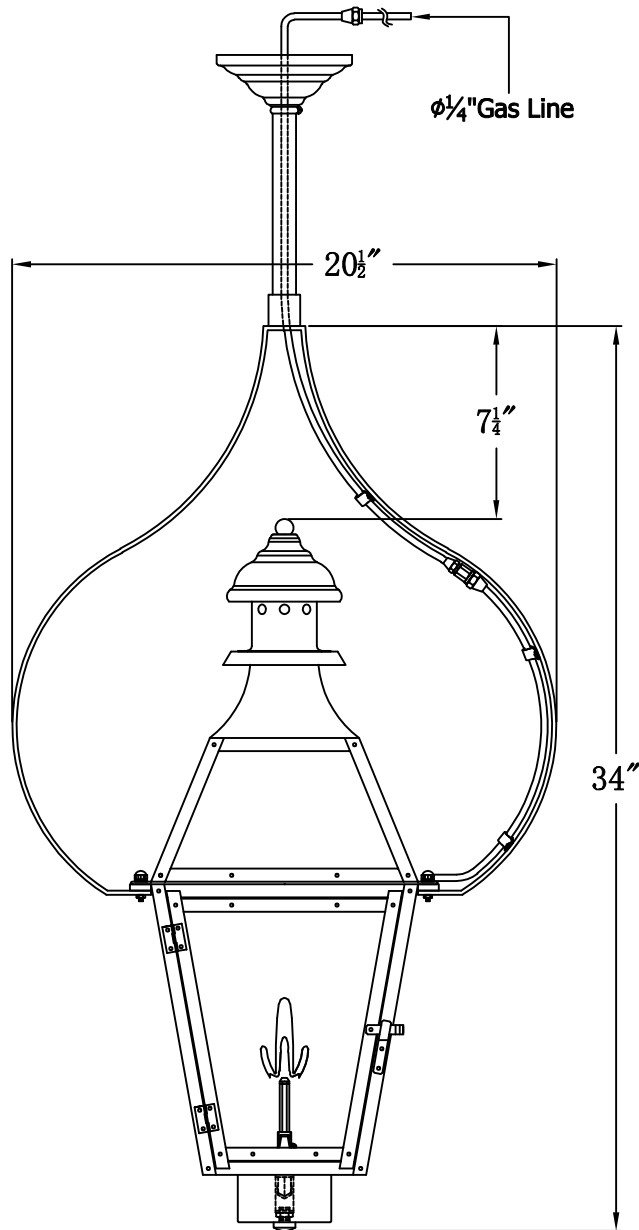

CREOLE 24 Gas With Pendent Yoke  
(CR-24G PY1)

The CopperSmith		
Product Description	Drawing Description	<u>9152 Hard Drive</u>
Burner:Single	REV:A/0	Foley Alabama 36536
Gas Valve Name:VNG(P)50	Date:11/24/2021	SKU Number:CR-24G
	Drawing by:Jason Huang	Product Name:Creole 24 Gas